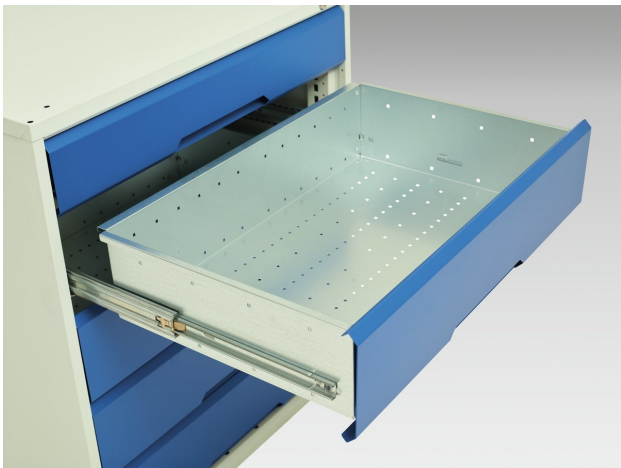

16927125. - verso maintenance trolley

Short Description

verso maintenance trolley with 6 drawers, door and top tray
WxDxH: 1050x550x965mm

Product Images

Additional Information

Width	1050
Depth	550
Height	965
Customs tariff number	94032080
Product material	Sheet steel
Product surface	Powder coated
Drawer Load Capacity	50 kg
Drawer height 1	100mm
Drawer 1 Internal Dimensions	930mm x 430mm x 75mm
Drawer height 2	100mm
Drawer 2 Internal Dimensions	930mm x 430mm x 75mm
Drawer height 3	100mm
Drawer 3 Internal Dimensions	930mm x 430mm x 75mm
Drawer height 4	125mm
Drawer 4 Internal Dimensions	930mm x 430mm x 100mm
Drawer height 5	125mm
Drawer 5 Internal Dimensions	930mm x 430mm x 100mm
Drawer height 6	175mm
Drawer 6 Internal Dimensions	930mm x 430mm x 150mm
Door type	Plain
Door height 1	725 mm
Number of shelves	1
Shelf Material	Steel
Shelf Load Capacity	75kg

Product Options

Colour:	Anthracite grey
	Crimson red
	Gentian blue
	Light grey