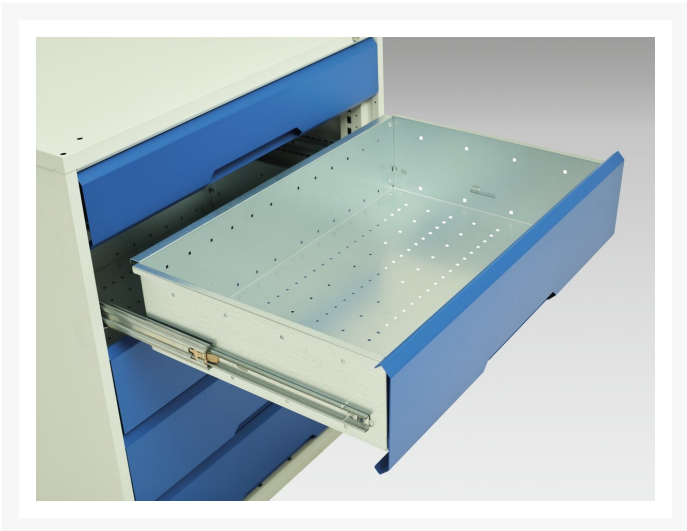

# 16927126. - verso maintenance trolley

## Short Description

verso maintenance trolley with 7 drawers, door and lino top  
WxDxH: 1050x600x980mm

## Additional Information

Width	1050
Depth	600
Height	980
Customs tariff number	94032080
Product material	Sheet steel
Product surface	Powder coated
Drawer Load Capacity	50 kg
Drawer height 1	100mm
Drawer 1 Internal Dimensions	930mm x 480mm x 75mm
Drawer height 2	100mm
Drawer 2 Internal Dimensions	930mm x 480mm x 75mm
Drawer height 3	100mm
Drawer 3 Internal Dimensions	930mm x 480mm x 75mm
Drawer height 4	100mm
Drawer 4 Internal Dimensions	930mm x 480mm x 75mm
Drawer height 5	100mm
Drawer 5 Internal Dimensions	930mm x 480mm x 75mm
Drawer height 6	100mm
Drawer 6 Internal Dimensions	930mm x 480mm x 75mm
Drawer height 7	125mm
Drawer 7 Internal Dimensions	930mm x 480mm x 100mm
Door type	Plain
Door height 1	725 mm
Number of shelves	1
Shelf Material	Steel
Shelf Load Capacity	75kg