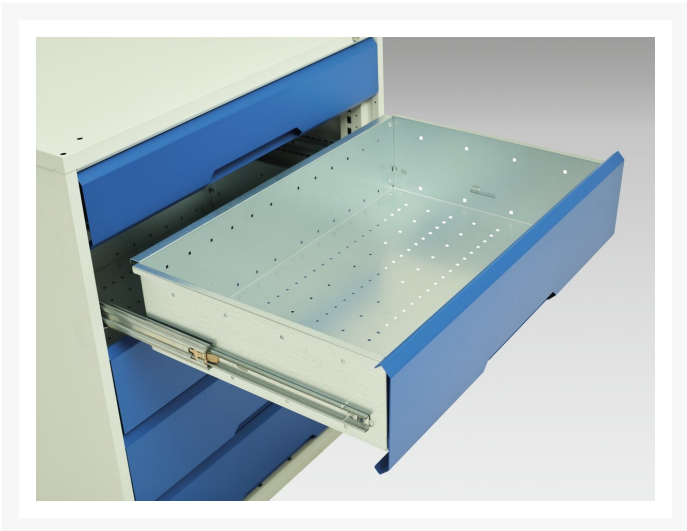

16927127. - verso maintenance trolley

Short Description

verso maintenance trolley with 7 drawers, door and mpx top
WxDxH: 1050x600x980mm

Product Images

Additional Information

Width	1050
Depth	600
Height	980
Customs tariff number	94032080
Product material	Sheet steel
Product surface	Powder coated
Drawer Load Capacity	50 kg
Drawer height 1	100mm
Drawer 1 Internal Dimensions	930mm x 480mm x 75mm
Drawer height 2	100mm
Drawer 2 Internal Dimensions	930mm x 480mm x 75mm
Drawer height 3	100mm
Drawer 3 Internal Dimensions	930mm x 480mm x 75mm
Drawer height 4	100mm
Drawer 4 Internal Dimensions	930mm x 480mm x 75mm
Drawer height 5	100mm
Drawer 5 Internal Dimensions	930mm x 480mm x 75mm
Drawer height 6	100mm
Drawer 6 Internal Dimensions	930mm x 480mm x 75mm
Drawer height 7	125mm
Drawer 7 Internal Dimensions	930mm x 480mm x 100mm
Door type	Plain
Door height 1	725 mm
Number of shelves	1
Shelf Material	Steel
Shelf Load Capacity	75kg

Product Options

Colour:	Anthracite grey
	Crimson red
	Gentian blue
	Light grey