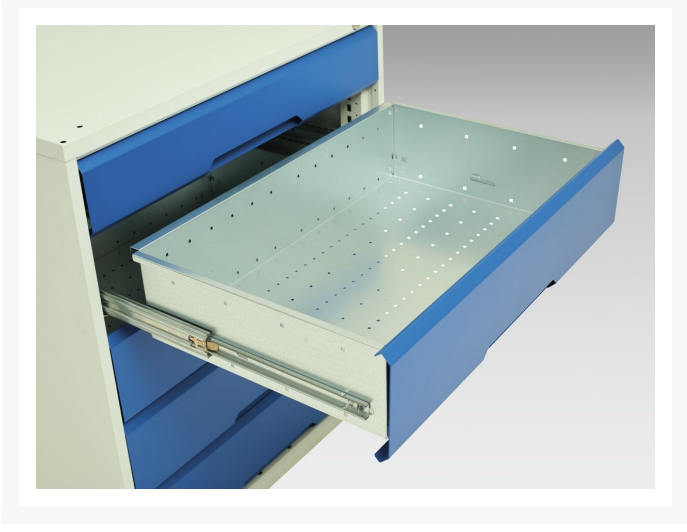

16927128. - verso maintenance trolley

Short Description

verso maintenance trolley with 7 drawers, door and top tray
WxDxH: 1050x550x965mm

Product Images

Additional Information

Width	1050
Depth	550
Height	965
Customs tariff number	94032080
Product material	Sheet steel
Product surface	Powder coated
Drawer Load Capacity	50 kg
Drawer height 1	100mm
Drawer 1 Internal Dimensions	930mm x 430mm x 75mm
Drawer height 2	100mm
Drawer 2 Internal Dimensions	930mm x 430mm x 75mm
Drawer height 3	100mm
Drawer 3 Internal Dimensions	930mm x 430mm x 75mm
Drawer height 4	100mm
Drawer 4 Internal Dimensions	930mm x 430mm x 75mm
Drawer height 5	100mm
Drawer 5 Internal Dimensions	930mm x 430mm x 75mm
Drawer height 6	100mm
Drawer 6 Internal Dimensions	930mm x 430mm x 75mm
Drawer height 7	125mm
Drawer 7 Internal Dimensions	930mm x 430mm x 100mm
Door type	Plain
Door height 1	675 mm
Number of shelves	1
Shelf Material	Steel
Shelf Load Capacity	75kg

Product Options

Colour:	Anthracite grey
	Crimson red
	Gentian blue
	Light grey