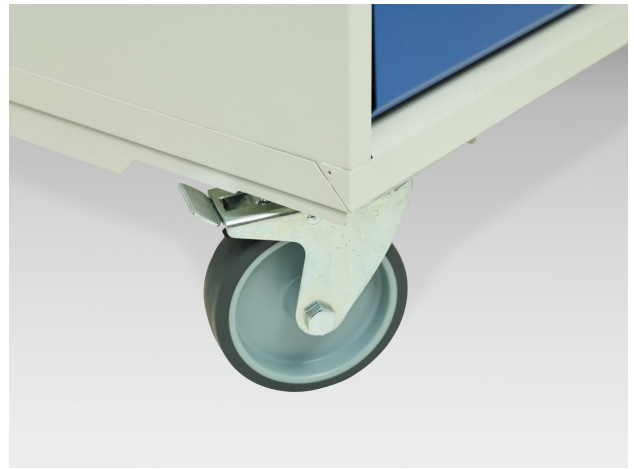

16927140. - verso maintenance trolley

Short Description

verso maintenance trolley with 2 doors, 2 shelves and lino top
WxDxH: 1050x600x980mm

Product Images

Additional Information

Width	1050
Depth	600
Height	980
Customs tariff number	94032080
Product material	Sheet steel
Product surface	Powder coated
Door type	Plain
Door height 1	725 mm
Number of shelves	2
Shelf Material	Steel
Shelf Load Capacity	75kg

Product Options

Colour:	Anthracite grey
	Crimson red
	Gentian blue
	Light grey