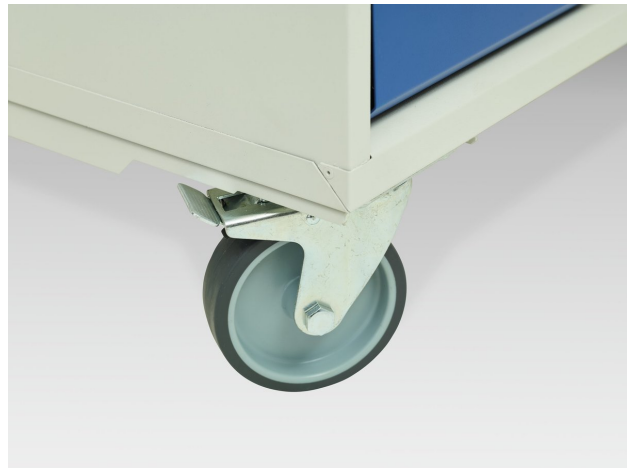

16927141. - verso maintenance trolley

Short Description

verso maintenance trolley with 2 doors, 2 shelves and mpx top
WxDxH: 1050x600x980mm

Product Images

Additional Information

Width	1050
Depth	600
Height	980
Product material	Sheet steel
Product surface	Powder coated
Door type	Plain
Door height 1	725 mm
Number of shelves	2
Shelf Material	Steel
Shelf Load Capacity	75kg

Product Options

Colour:	Anthracite grey
	Crimson red
	Gentian blue
	Light grey