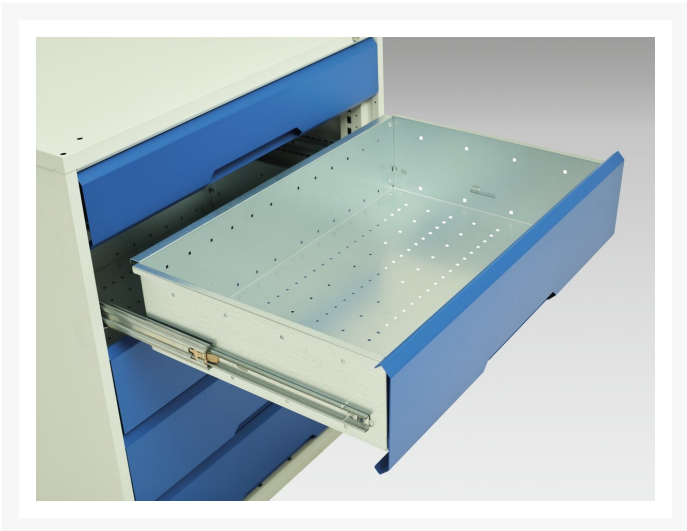

16927151. - verso maintenance trolley

Short Description

verso maintenance trolley with 5 drawers, door and mpx top
WxDxH: 1300x600x980mm

Product Images

Additional Information

Width	1300
Depth	600
Height	980
Customs tariff number	94032080
Product material	Sheet steel
Product surface	Powder coated
Drawer Load Capacity	50 kg
Drawer height 1	100mm
Drawer 1 Internal Dimensions	1180mm x 480mm x 75mm
Drawer height 2	100mm
Drawer 2 Internal Dimensions	1180mm x 480mm x 75mm
Drawer height 3	175mm
Drawer 3 Internal Dimensions	1180mm x 480mm x 150mm
Drawer height 4	175mm
Drawer 4 Internal Dimensions	1180mm x 480mm x 150mm
Drawer height 5	175mm
Drawer 5 Internal Dimensions	1180mm x 480mm x 150mm
Door type	Plain
Number of shelves	1
Shelf Material	Steel
Shelf Load Capacity	75kg

Product Options

Colour:	Anthracite grey
	Crimson red
	Gentian blue
	Light grey