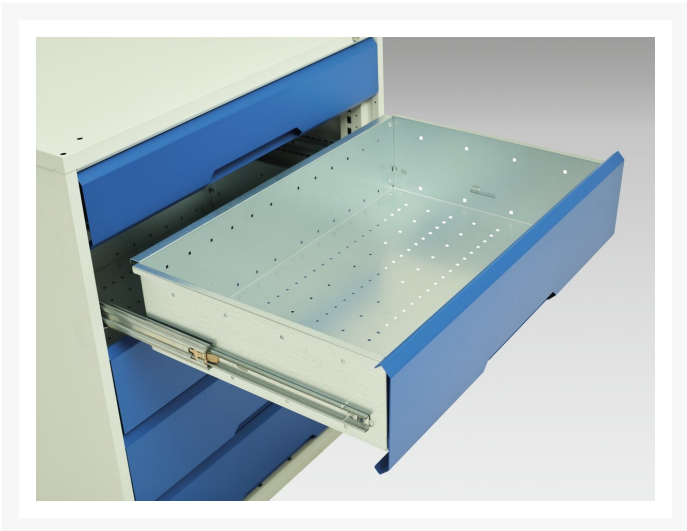

16927152. - verso maintenance trolley

Short Description

verso maintenance trolley with 5 drawers, door and top tray

WxDxH: 1300x550x965mm

Product Images

Additional Information

Width	1300
Depth	550
Height	965
Customs tariff number	94032080
Product material	Sheet steel
Product surface	Powder coated
Drawer Load Capacity	50 kg
Drawer height 1	100mm
Drawer 1 Internal Dimensions	1180mm x 430mm x 75mm
Drawer height 2	100mm
Drawer 2 Internal Dimensions	1180mm x 430mm x 75mm
Drawer height 3	175mm
Drawer 3 Internal Dimensions	1180mm x 430mm x 150mm
Drawer height 4	175mm
Drawer 4 Internal Dimensions	1180mm x 430mm x 150mm
Drawer height 5	175mm
Drawer 5 Internal Dimensions	1180mm x 430mm x 150mm
Door type	Plain
Number of shelves	1
Shelf Material	Steel
Shelf Load Capacity	75kg

Product Options

Colour:	Anthracite grey
	Crimson red
	Gentian blue
	Light grey