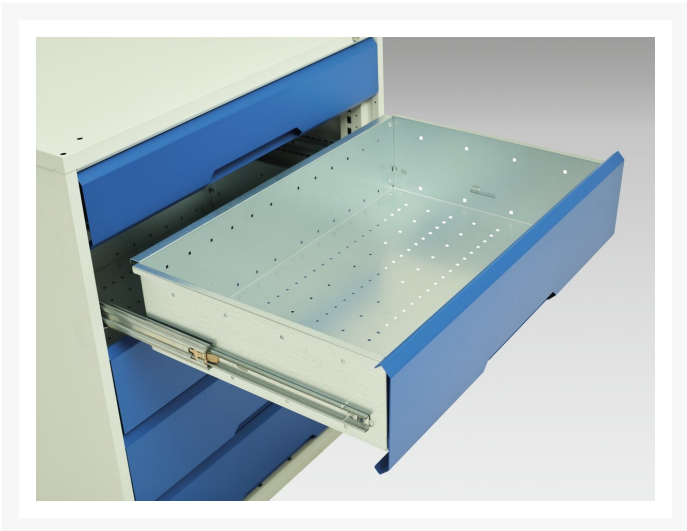

16927153. - verso maintenance trolley

Short Description

verso maintenance trolley with 6 drawers, door and lino top
WxDxH: 1300x600x980mm

Product Images

Additional Information

Width	1300
Depth	600
Height	980
Customs tariff number	94032080
Product material	Sheet steel
Product surface	Powder coated
Drawer Load Capacity	50 kg
Drawer height 1	100mm
Drawer 1 Internal Dimensions	1180mm x 480mm x 75mm
Drawer height 2	100mm
Drawer 2 Internal Dimensions	1180mm x 480mm x 75mm
Drawer height 3	100mm
Drawer 3 Internal Dimensions	1180mm x 480mm x 75mm
Drawer height 4	125mm
Drawer 4 Internal Dimensions	1180mm x 480mm x 100mm
Drawer height 5	125mm
Drawer 5 Internal Dimensions	1180mm x 480mm x 100mm
Drawer height 6	175mm
Drawer 6 Internal Dimensions	1180mm x 480mm x 150mm
Door type	Plain
Number of shelves	1
Shelf Material	Steel
Shelf Load Capacity	75kg

Product Options

Colour:	Anthracite grey
	Crimson red
	Gentian blue
	Light grey