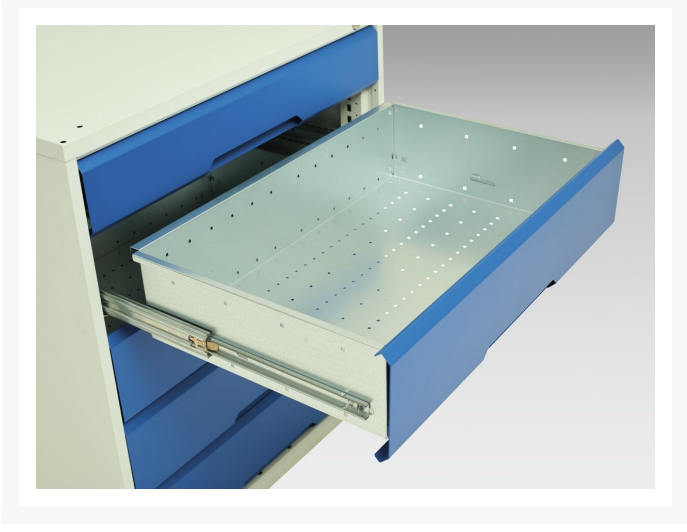

16927155. - verso maintenance trolley

Short Description

verso maintenance trolley with 6 drawers, door and top tray
WxDxH: 1300x550x965mm

Product Images

Additional Information

Width	1300
Depth	550
Height	965
Customs tariff number	94032080
Product material	Sheet steel
Product surface	Powder coated
Drawer Load Capacity	50 kg
Drawer height 1	100mm
Drawer 1 Internal Dimensions	1180mm x 430mm x 75mm
Drawer height 2	100mm
Drawer 2 Internal Dimensions	1180mm x 430mm x 75mm
Drawer height 3	100mm
Drawer 3 Internal Dimensions	1180mm x 430mm x 75mm
Drawer height 4	125mm
Drawer 4 Internal Dimensions	1180mm x 430mm x 100mm
Drawer height 5	125mm
Drawer 5 Internal Dimensions	1180mm x 430mm x 100mm
Drawer height 6	175mm
Drawer 6 Internal Dimensions	1180mm x 430mm x 150mm
Door type	Plain
Number of shelves	1
Shelf Material	Steel
Shelf Load Capacity	75kg

Product Options

Colour:	Anthracite grey
	Crimson red
	Gentian blue
	Light grey