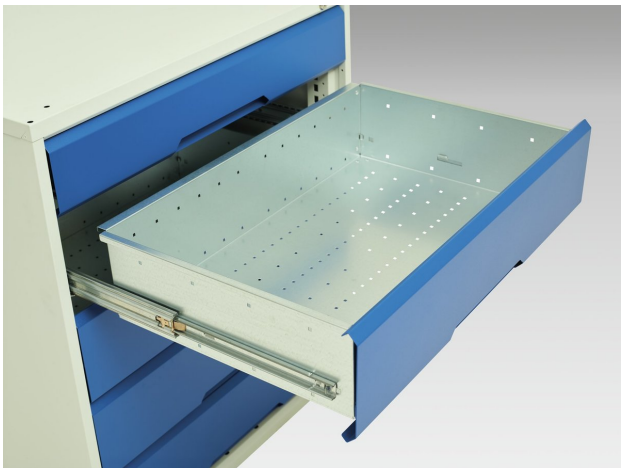

16927156. - verso maintenance trolley

Short Description

verso maintenance trolley with 7 drawers, door and lino top
WxDxH: 1300x600x980mm

Product Images

Additional Information

Width	1300
Depth	600
Height	980
Customs tariff number	94032080
Product material	Sheet steel
Product surface	Powder coated
Drawer Load Capacity	50 kg
Drawer height 1	100mm
Drawer 1 Internal Dimensions	1180mm x 480mm x 75mm
Drawer height 2	100mm
Drawer 2 Internal Dimensions	1180mm x 480mm x 75mm
Drawer height 3	100mm
Drawer 3 Internal Dimensions	1180mm x 480mm x 75mm
Drawer height 4	100mm
Drawer 4 Internal Dimensions	1180mm x 480mm x 75mm
Drawer height 5	100mm
Drawer 5 Internal Dimensions	1180mm x 480mm x 75mm
Drawer height 6	100mm
Drawer 6 Internal Dimensions	1180mm x 480mm x 75mm
Drawer height 7	125mm
Drawer 7 Internal Dimensions	1180mm x 480mm x 100mm
Door type	Plain
Number of shelves	1
Shelf Material	Steel
Shelf Load Capacity	75kg

Product Options

Colour:	Anthracite grey
	Crimson red
	Gentian blue
	Light grey