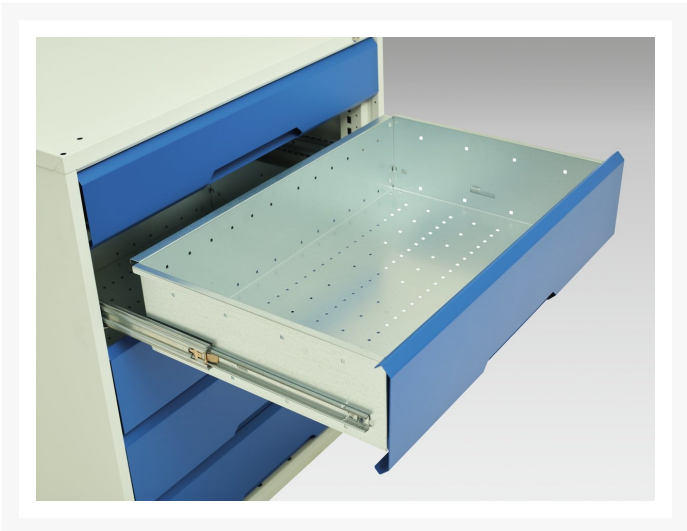

16927157. - verso maintenance trolley

Short Description

verso maintenance trolley with 7 drawers, door and mpx top
WxDxH: 1300x600x980mm

Product Images

Additional Information

Width	1300
Depth	600
Height	980
Customs tariff number	94032080
Product material	Sheet steel
Product surface	Powder coated
Drawer Load Capacity	50 kg
Drawer height 1	100mm
Drawer 1 Internal Dimensions	1180mm x 480mm x 75mm
Drawer height 2	100mm
Drawer 2 Internal Dimensions	1180mm x 480mm x 75mm
Drawer height 3	100mm
Drawer 3 Internal Dimensions	1180mm x 480mm x 75mm
Drawer height 4	100mm
Drawer 4 Internal Dimensions	1180mm x 480mm x 75mm
Drawer height 5	100mm
Drawer 5 Internal Dimensions	1180mm x 480mm x 75mm
Drawer height 6	100mm
Drawer 6 Internal Dimensions	1180mm x 480mm x 75mm
Drawer height 7	125mm
Drawer 7 Internal Dimensions	1180mm x 480mm x 100mm
Door type	Plain
Number of shelves	1
Shelf Material	Steel
Shelf Load Capacity	75kg

Product Options

Colour:	Anthracite grey
	Crimson red
	Gentian blue
	Light grey