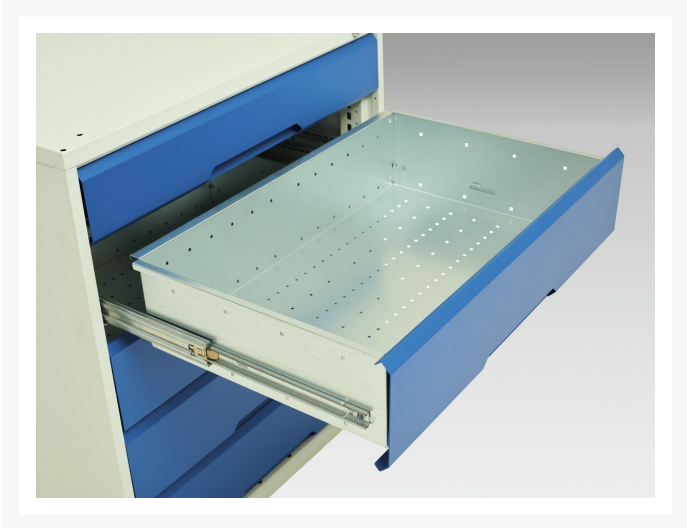

16921600. - verso adj. height workstand

Short Description

verso adj. height workstand with 1 drawer cabinet & multiplex top

WxDxH: 700x600x780-930mm

Product Images

Additional Information

Width	700
Depth	600
Height	930
Customs tariff number	94032080
Product material	Sheet steel
Product surface	Powder coated
Drawer Load Capacity	75 kg
Drawer height 1	150mm
Drawer 1 Internal Dimensions	405mm x 430mm x 125mm

Product Options

Colour:	Anthracite grey
	Crimson red
	Gentian blue
	Light grey