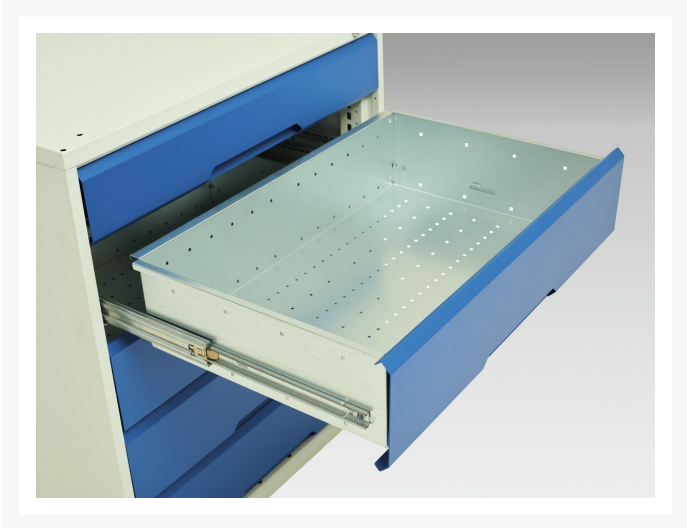

16921601. - verso adj. height workstand

Short Description

verso adj. height workstand with 1 drawer cabinet & lino top
WxDxH: 700x600x780-930mm

Product Images

Additional Information

Width	700
Depth	600
Height	930
Customs tariff number	94032080
Product material	Sheet steel
Product surface	Powder coated
Drawer Load Capacity	75 kg
Drawer height 1	150mm
Drawer 1 Internal Dimensions	405mm x 430mm x 125mm
Door height 1	475 mm

Product Options

Colour:	Anthracite grey
	Crimson red
	Gentian blue
	Light grey