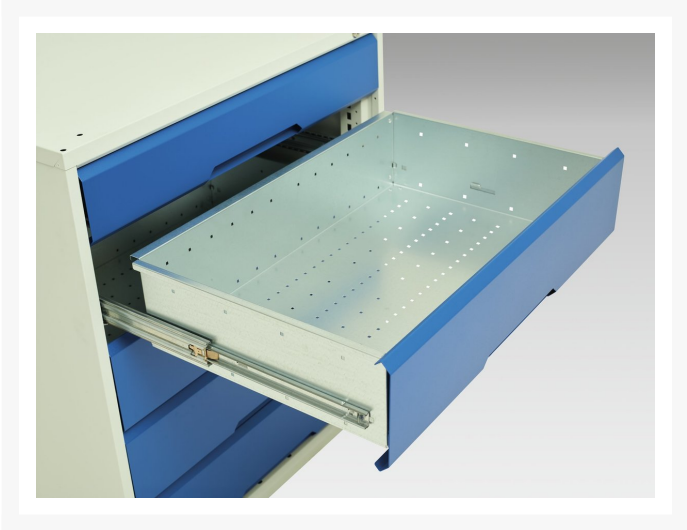

# 16921603. - verso adj. height workstand

## Short Description

verso adj. height workstand with 3 drawer cabinet & lino top  
WxDxH: 700x600x780-930mm

## Additional Information

---

Width	700
Depth	600
Height	930
Customs tariff number	94032080
Product material	Sheet steel
Product surface	Powder coated
Drawer Load Capacity	75 kg
Drawer height 1	175mm
Drawer 1 Internal Dimensions	405mm x 430mm x 150mm
Drawer height 2	175mm
Drawer 2 Internal Dimensions	405mm x 430mm x 150mm
Drawer height 3	175mm
Drawer 3 Internal Dimensions	405mm x 430mm x 150mm