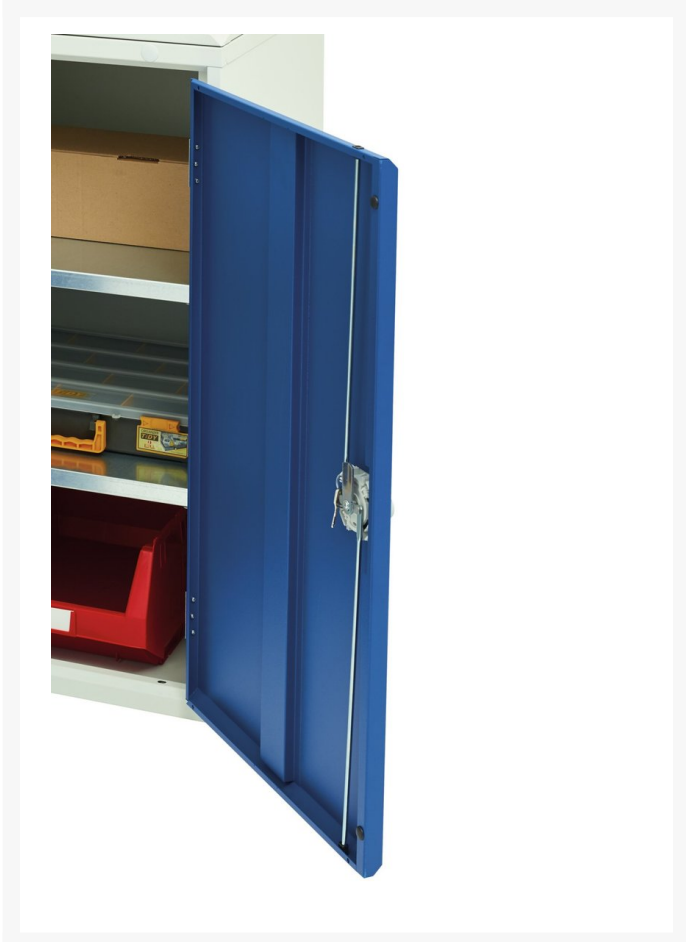

16921902. - verso pedestal bench

Short Description

verso pedestal bench with 2 drawers/cbd 525W cab & mpx top
WxDxH: 1500x600x930mm

Product Images

Additional Information

Width	1500
Depth	600
Height	930
Customs tariff number	94032080
Product material	Sheet steel
Product surface	Powder coated
Drawer Load Capacity	75 kg
Drawer height 1	125mm
Drawer 1 Internal Dimensions	405mm x 430mm x 100mm
Drawer height 2	175mm
Drawer 2 Internal Dimensions	405mm x 430mm x 150mm
Door height 1	475 mm
Number of shelves	1
Shelf Material	Steel
Shelf Load Capacity	75kg

Product Options

Colour:	Anthracite grey
	Crimson red
	Gentian blue
	Light grey