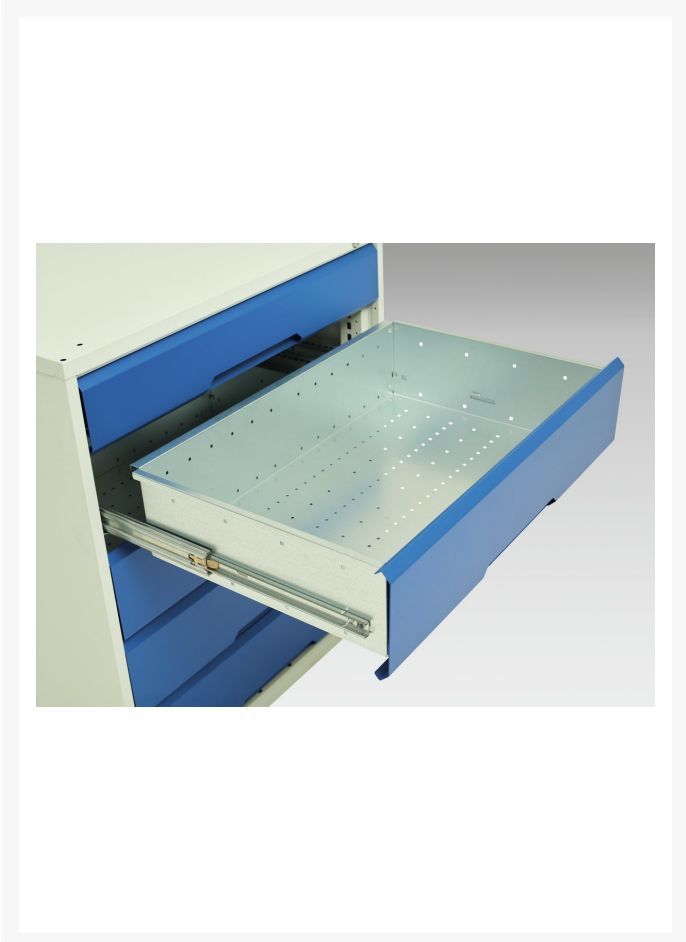

16921902. - verso pedestal bench

Short Description

verso pedestal bench with 2 drawers/cbd 525W cab & mpx top
WxDxH: 1500x600x930mm

Product Images

Additional Information

Width	1500
Depth	600
Height	930
Customs tariff number	94032080
Product material	Sheet steel
Product surface	Powder coated
Drawer Load Capacity	75 kg
Drawer height 1	125mm
Drawer 1 Internal Dimensions	405mm x 430mm x 100mm
Drawer height 2	175mm
Drawer 2 Internal Dimensions	405mm x 430mm x 150mm
Door height 1	475 mm
Number of shelves	1
Shelf Material	Steel
Shelf Load Capacity	75kg

Product Options

Colour:	Anthracite grey
	Crimson red
	Gentian blue
	Light grey