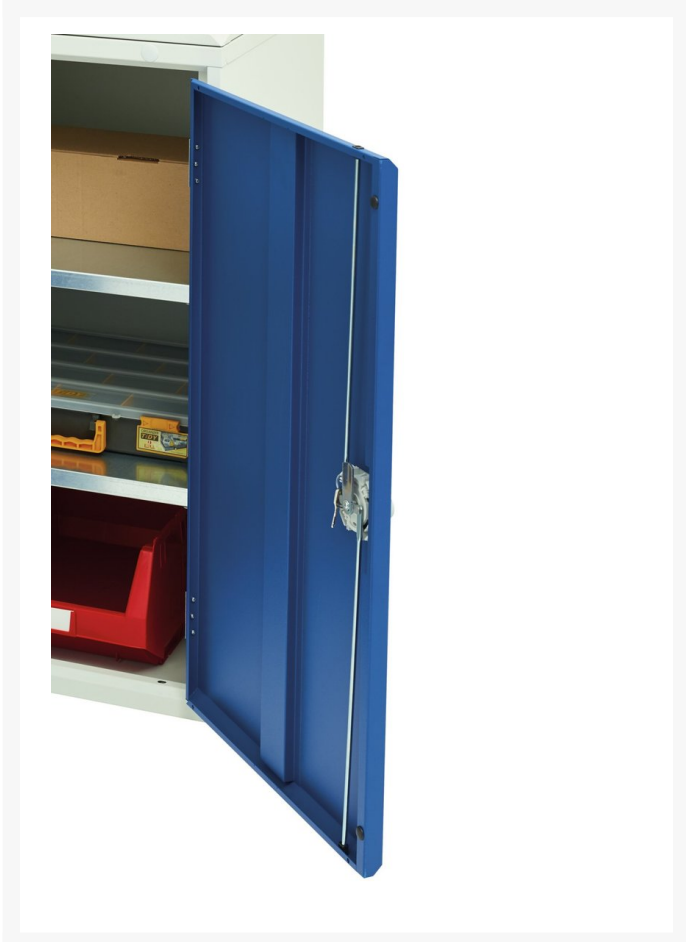

16921905. - verso pedestal bench

Short Description

verso pedestal bench with 2 drawers/cbd 800W cab & mpx top
WxDxH: 1500x600x930mm

Product Images

Additional Information

Width	1500
Depth	600
Height	930
Customs tariff number	94032080
Product material	Sheet steel
Product surface	Powder coated
Drawer Load Capacity	75 kg
Drawer height 1	125mm
Drawer 1 Internal Dimensions	680mm x 430mm x 100mm
Drawer height 2	175mm
Drawer 2 Internal Dimensions	405mm x 430mm x 150mm
Door height 1	475 mm
Number of shelves	1
Shelf Material	Steel
Shelf Load Capacity	75kg

Product Options

Colour:	Anthracite grey
	Crimson red
	Gentian blue
	Light grey