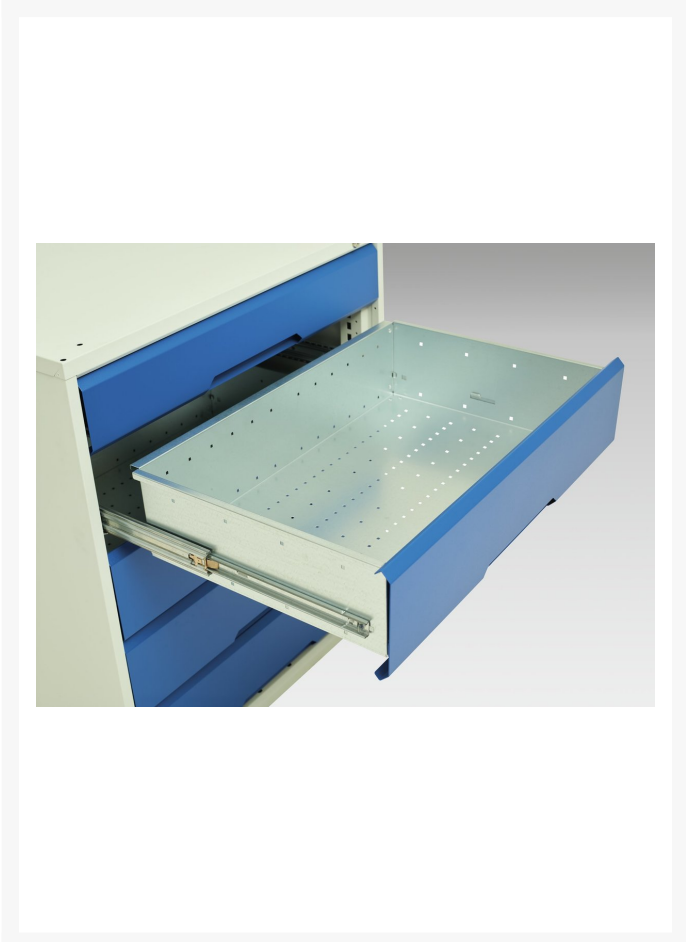

16921905. - verso pedestal bench

Short Description

verso pedestal bench with 2 drawers/cbd 800W cab & mpx top
WxDxH: 1500x600x930mm

Product Images

Additional Information

Width	1500
Depth	600
Height	930
Customs tariff number	94032080
Product material	Sheet steel
Product surface	Powder coated
Drawer Load Capacity	75 kg
Drawer height 1	125mm
Drawer 1 Internal Dimensions	680mm x 430mm x 100mm
Drawer height 2	175mm
Drawer 2 Internal Dimensions	405mm x 430mm x 150mm
Door height 1	475 mm
Number of shelves	1
Shelf Material	Steel
Shelf Load Capacity	75kg

Product Options

Colour:	Anthracite grey
	Crimson red
	Gentian blue
	Light grey