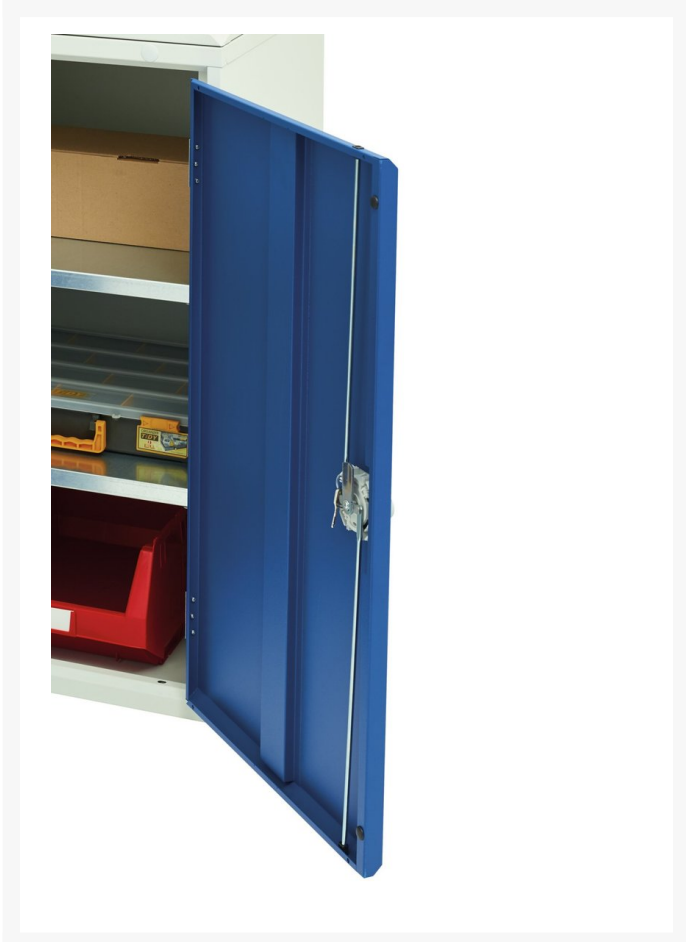

16921912. - verso pedestal bench

Short Description

verso pedestal bench with 2 drawers/cbd 525W cab & lino top
WxDxH: 1500x600x930mm

Product Images

Additional Information

Width	1500
Depth	600
Height	930
Customs tariff number	94032080
Product material	Sheet steel
Product surface	Powder coated
Drawer Load Capacity	75 kg
Drawer height 1	125mm
Drawer 1 Internal Dimensions	405mm x 430mm x 100mm
Drawer height 2	175mm
Drawer 2 Internal Dimensions	680mm x 430mm x 150mm
Door height 1	475 mm
Number of shelves	1
Shelf Material	Steel
Shelf Load Capacity	75kg

Product Options

Colour:	Anthracite grey
	Crimson red
	Gentian blue
	Light grey