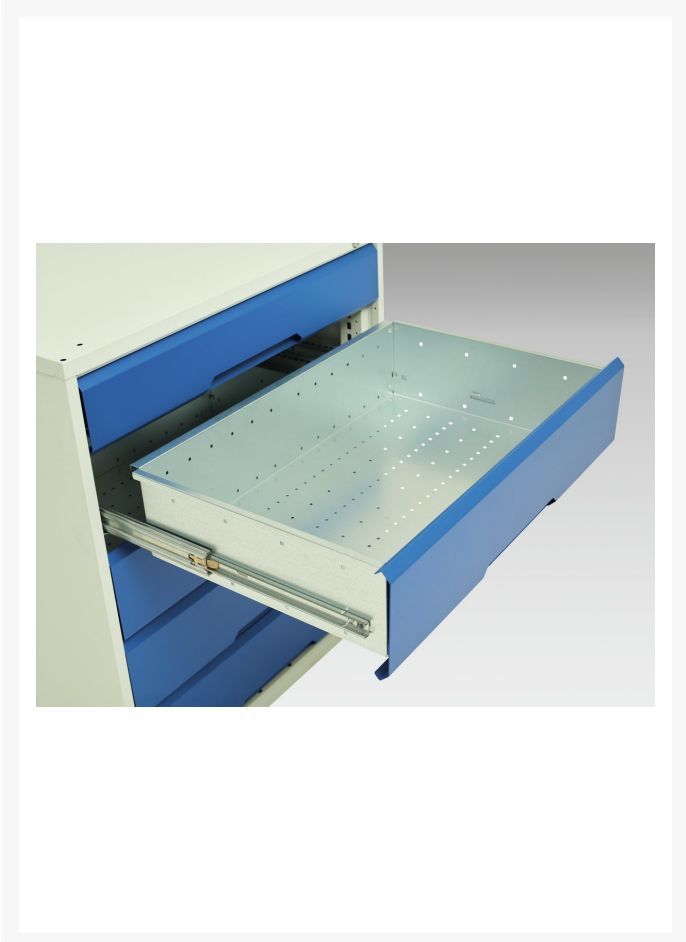

16921912. - verso pedestal bench

Short Description

verso pedestal bench with 2 drawers/cbd 525W cab & lino top
WxDxH: 1500x600x930mm

Product Images

Additional Information

Width	1500
Depth	600
Height	930
Customs tariff number	94032080
Product material	Sheet steel
Product surface	Powder coated
Drawer Load Capacity	75 kg
Drawer height 1	125mm
Drawer 1 Internal Dimensions	405mm x 430mm x 100mm
Drawer height 2	175mm
Drawer 2 Internal Dimensions	680mm x 430mm x 150mm
Door height 1	475 mm
Number of shelves	1
Shelf Material	Steel
Shelf Load Capacity	75kg

Product Options

Colour:	Anthracite grey
	Crimson red
	Gentian blue
	Light grey