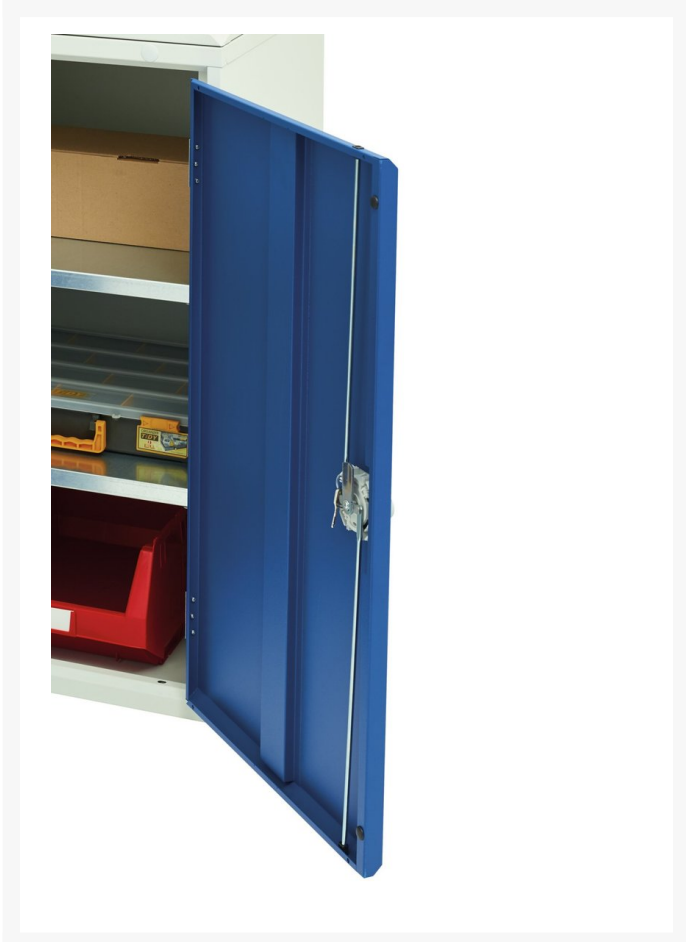

16921915. - verso pedestal bench

Short Description

verso pedestal bench with 2 drawers/cbd 800W cab & lino top
WxDxH: 1500x600x930mm

Product Images

Additional Information

Width	1500
Depth	600
Height	930
Customs tariff number	94032080
Product material	Sheet steel
Product surface	Powder coated
Drawer Load Capacity	75 kg
Drawer height 1	125mm
Drawer 1 Internal Dimensions	680mm x 430mm x 100mm
Drawer height 2	175mm
Drawer 2 Internal Dimensions	680mm x 430mm x 150mm
Door height 1	475 mm

Product Options

Colour:	Anthracite grey
	Crimson red
	Gentian blue
	Light grey