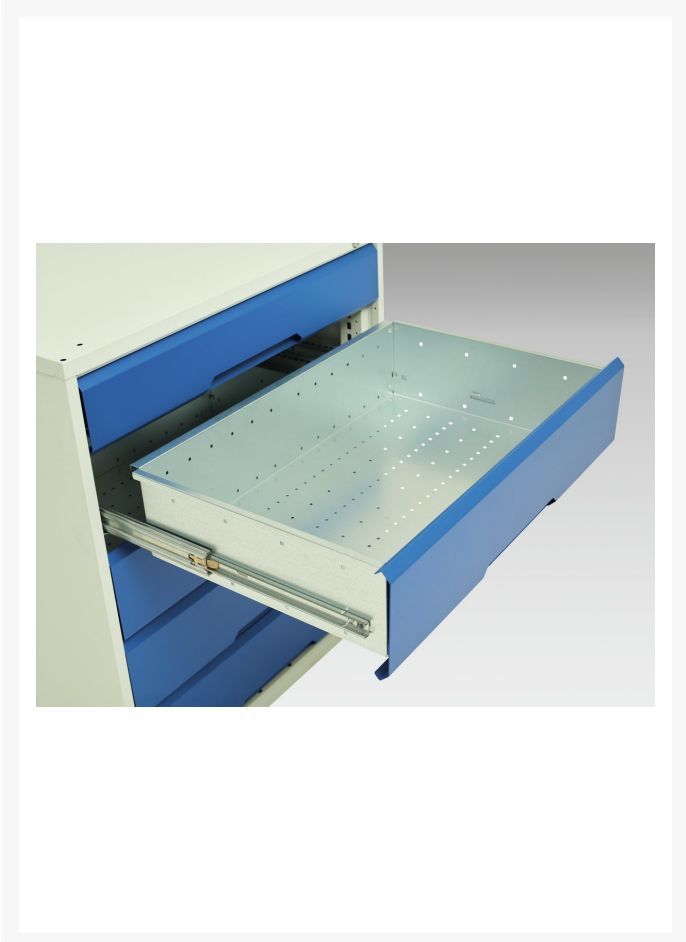

16921915. - verso pedestal bench

Short Description

verso pedestal bench with 2 drawers/cbd 800W cab & lino top
WxDxH: 1500x600x930mm

Product Images

Additional Information

Width	1500
Depth	600
Height	930
Customs tariff number	94032080
Product material	Sheet steel
Product surface	Powder coated
Drawer Load Capacity	75 kg
Drawer height 1	125mm
Drawer 1 Internal Dimensions	680mm x 430mm x 100mm
Drawer height 2	175mm
Drawer 2 Internal Dimensions	680mm x 430mm x 150mm
Door height 1	475 mm

Product Options

Colour:	Anthracite grey
	Crimson red
	Gentian blue
	Light grey