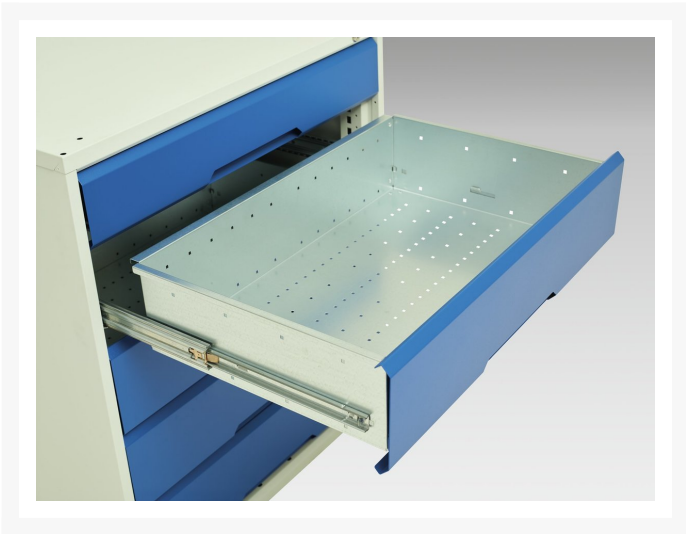

16921950. - verso pedestal bench

Short Description

verso pedestal bench with 5 drawer 525W cab & mpx worktop
WxDxH: 2000x600x930mm

Product Images

Additional Information

Width	2000
Depth	600
Height	930
Customs tariff number	94032080
Product material	Sheet steel
Product surface	Powder coated
Drawer Load Capacity	75 kg
Drawer height 1	125mm
Drawer 1 Internal Dimensions	405mm x 430mm x 100mm
Drawer height 2	175mm
Drawer 2 Internal Dimensions	405mm x 430mm x 150mm
Drawer height 3	175mm
Drawer 3 Internal Dimensions	405mm x 430mm x 150mm
Drawer height 4	175mm
Drawer 4 Internal Dimensions	405mm x 430mm x 150mm
Drawer height 5	175mm
Drawer 5 Internal Dimensions	405mm x 430mm x 150mm

Product Options

Colour:	Anthracite grey
	Crimson red
	Gentian blue
	Light grey