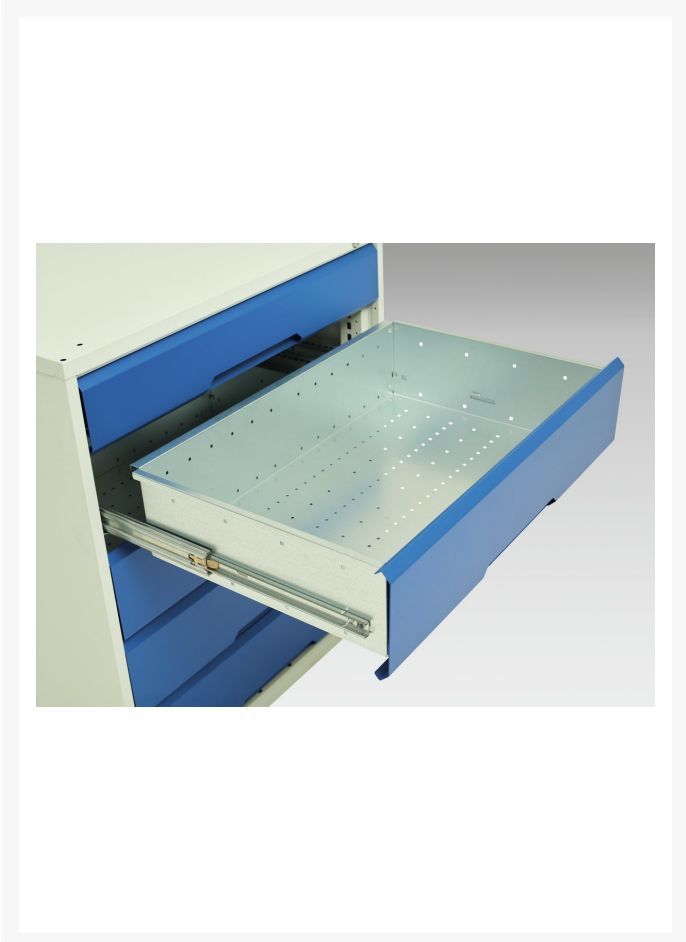

# 16921952. - verso pedestal bench

## Short Description

verso pedestal bench with 2 drawers/cbd 525W cab & mpx top  
WxDxH: 2000x600x930mm

## Additional Information

Width	2000
Depth	600
Height	930
Customs tariff number	94032080
Product material	Sheet steel
Product surface	Powder coated
Drawer Load Capacity	75 kg
Drawer height 1	125mm
Drawer 1 Internal Dimensions	405mm x 430mm x 100mm
Drawer height 2	175mm
Drawer 2 Internal Dimensions	405mm x 430mm x 150mm
Door height 1	475 mm
Number of shelves	1
Shelf Material	Steel
Shelf Load Capacity	75kg

## Product Options

---

Colour:	Anthracite grey
	Crimson red
	Gentian blue
	Light grey