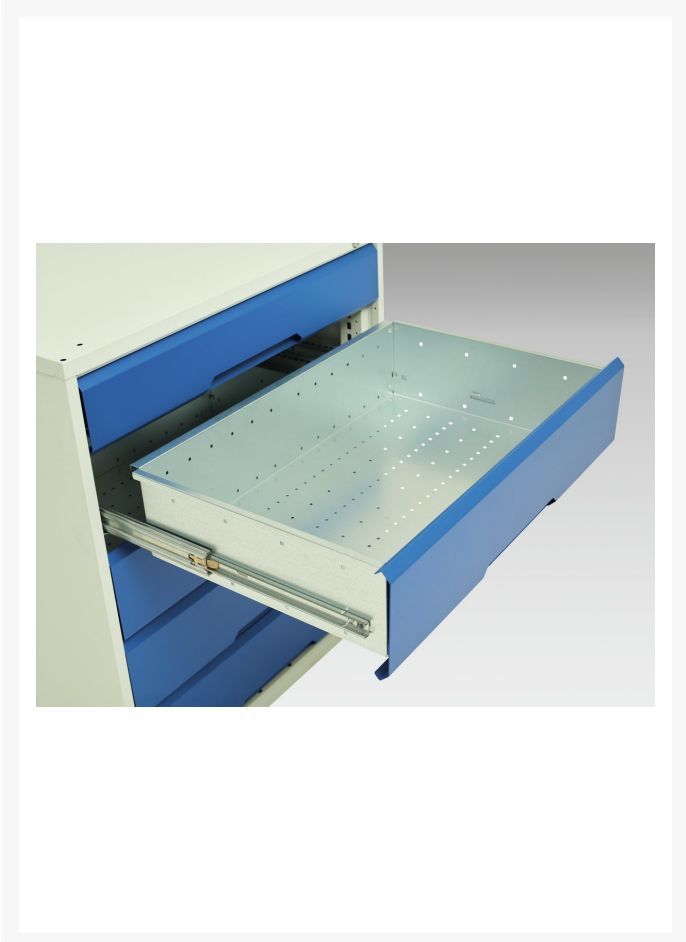

16921955. - verso pedestal bench

Short Description

verso pedestal bench with 2 drawers/cbd 800W cab & mpx top
WxDxH: 2000x600x930mm

Product Images

Additional Information

Width	2000
Depth	600
Height	930
Customs tariff number	94032080
Product material	Sheet steel
Product surface	Powder coated
Drawer Load Capacity	75 kg
Drawer height 1	125mm
Drawer 1 Internal Dimensions	680mm x 430mm x 100mm
Drawer height 2	175mm
Drawer 2 Internal Dimensions	680mm x 430mm x 150mm
Door height 1	475 mm

Product Options

Colour:	Anthracite grey
	Crimson red
	Gentian blue
	Light grey