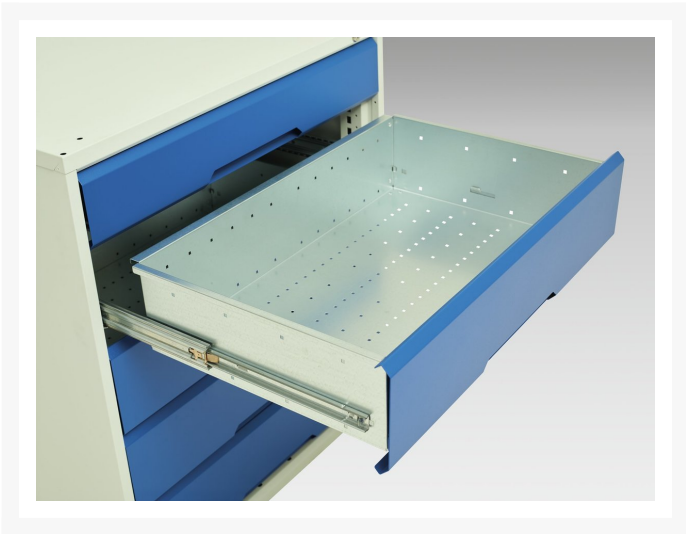

16921960. - verso pedestal bench

Short Description

verso pedestal bench with 5 drawer 525W cab & lino worktop
WxDxH: 2000x600x930mm

Product Images

Additional Information

Width	2000
Depth	600
Height	930
Customs tariff number	94032080
Product material	Sheet steel
Product surface	Powder coated
Drawer Load Capacity	75 kg
Drawer height 1	125mm
Drawer 1 Internal Dimensions	405mm x 430mm x 100mm
Drawer height 2	175mm
Drawer 2 Internal Dimensions	405mm x 430mm x 150mm
Drawer height 3	175mm
Drawer 3 Internal Dimensions	405mm x 430mm x 150mm
Drawer height 4	175mm
Drawer 4 Internal Dimensions	405mm x 430mm x 150mm
Drawer height 5	175mm
Drawer 5 Internal Dimensions	405mm x 430mm x 150mm

Product Options

Colour:	Anthracite grey
	Crimson red
	Gentian blue
	Light grey