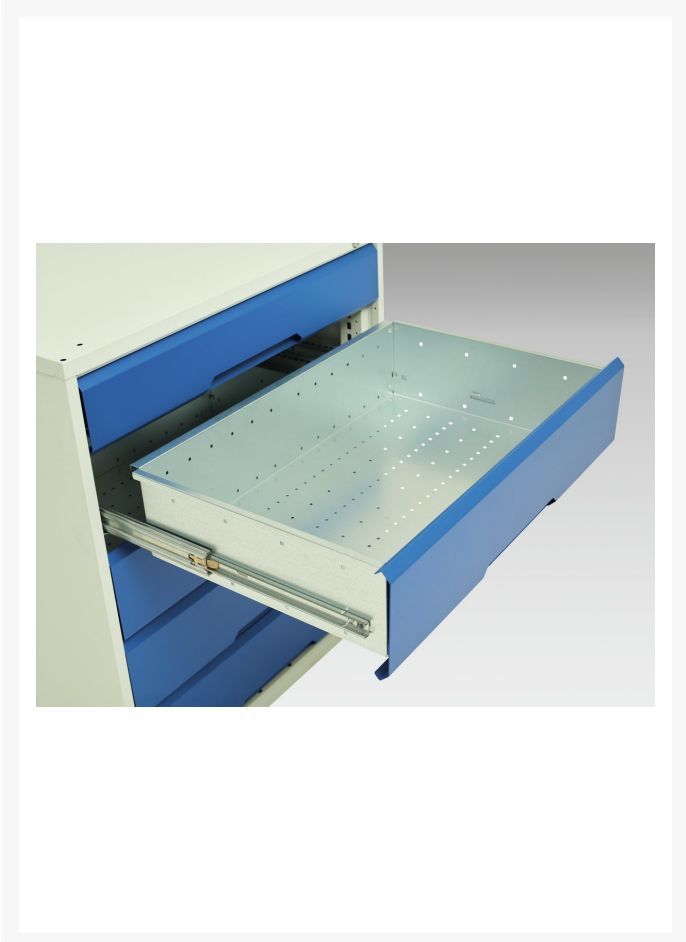

# 16921965. - verso pedestal bench

## Short Description

---

verso pedestal bench with 2 drawers/cbd 800W cab & lino top  
WxDxH: 2000x600x930mm

## Additional Information

Width	2000
Depth	600
Height	930
Customs tariff number	94032080
Product material	Sheet steel
Product surface	Powder coated
Drawer Load Capacity	75 kg
Drawer height 1	125mm
Drawer 1 Internal Dimensions	680mm x 430mm x 100mm
Drawer height 2	175mm
Drawer 2 Internal Dimensions	680mm x 430mm x 150mm
Door height 1	475 mm