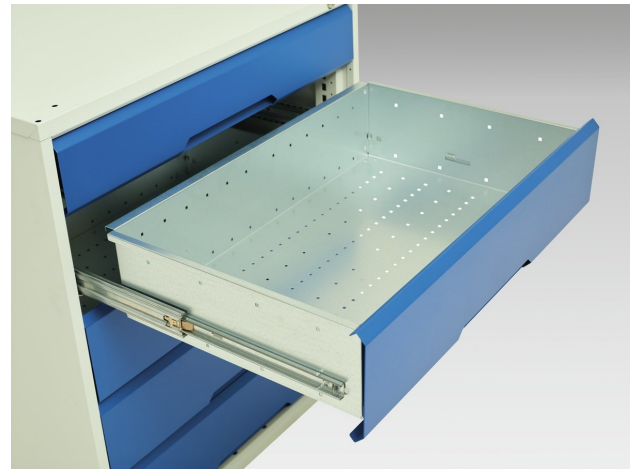

16922601. - verso welded bench

Short Description

verso welded bench with 1 drawer cab & mpx top

WxDxH: 1000x600x930mm

Product Images

Additional Information

| | |
|------------------------------|-----------------------|
| Width | 1000 |
| Depth | 600 |
| Height | 930 |
| Customs tariff number | 94039010 |
| Product material | Sheet steel |
| Product surface | Powder coated |
| Drawer Load Capacity | 75 kg |
| Drawer height 1 | 175mm |
| Drawer 1 Internal Dimensions | 405mm x 430mm x 150mm |

Product Options

| | |
|---------|-----------------|
| Colour: | Anthracite grey |
| | Crimson red |
| | Gentian blue |
| | Light grey |