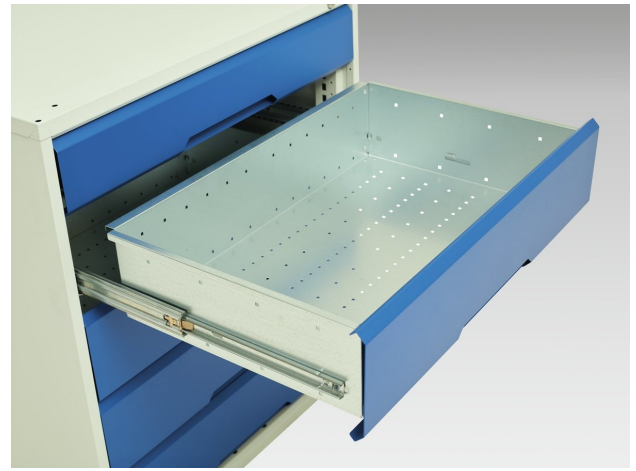

16922604. - verso welded bench

Short Description

verso welded bench with 1 drawer cab & steel top

WxDxH: 1500x600x910mm

Product Images

Additional Information

Width	1500
Depth	600
Height	910
Customs tariff number	94039010
Product material	Sheet steel
Product surface	Powder coated
Drawer Load Capacity	75 kg
Drawer height 1	175mm
Drawer 1 Internal Dimensions	405mm x 430mm x 150mm

Product Options

Colour:	Anthracite grey
	Crimson red
	Gentian blue
	Light grey