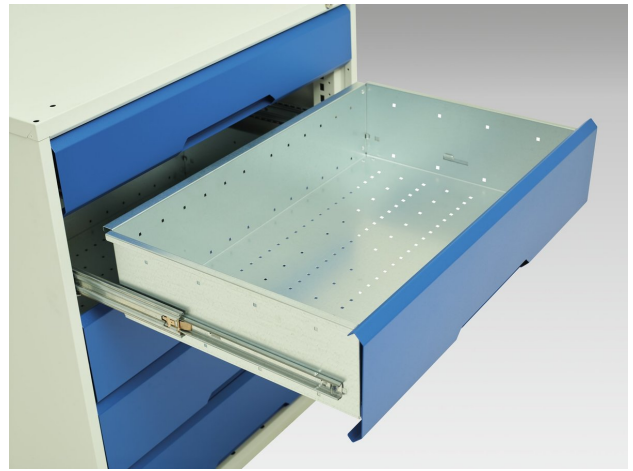

16922605. - verso welded bench

Short Description

verso welded bench with 1 drawer cab & mpx top
WxDxH: 1500x600x930mm

Product Images

Additional Information

Width	1500
Depth	600
Height	930
Customs tariff number	94039010
Product material	Sheet steel
Product surface	Powder coated
Drawer Load Capacity	75 kg
Drawer height 1	175mm
Drawer 1 Internal Dimensions	405mm x 430mm x 150mm

Product Options

Colour:	Anthracite grey
	Crimson red
	Gentian blue
	Light grey