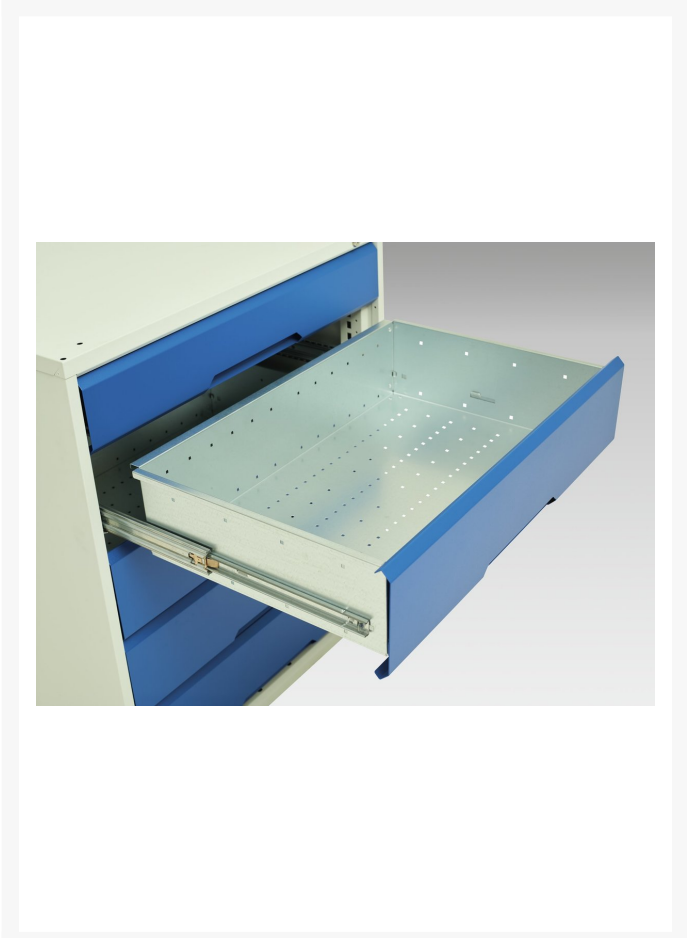

16923000. - verso adj. height storage bench (mpx)

Short Description

verso adj. height storage bench (mpx) with 1 drawer-cbd / mid shelf
WxDxH: 1250x600x830-930mm

Product Images

Additional Information

Width	1250
Depth	600
Height	930
Customs tariff number	94032080
Product material	Sheet steel
Product surface	Powder coated
Drawer Load Capacity	75 kg
Drawer height 1	125mm
Drawer 1 Internal Dimensions	405mm x 430mm x 100mm
Door type	Plain
Number of shelves	1
Shelf Material	Steel
Shelf Load Capacity	75kg

Product Options

Colour:	Anthracite grey
	Crimson red
	Gentian blue
	Light grey