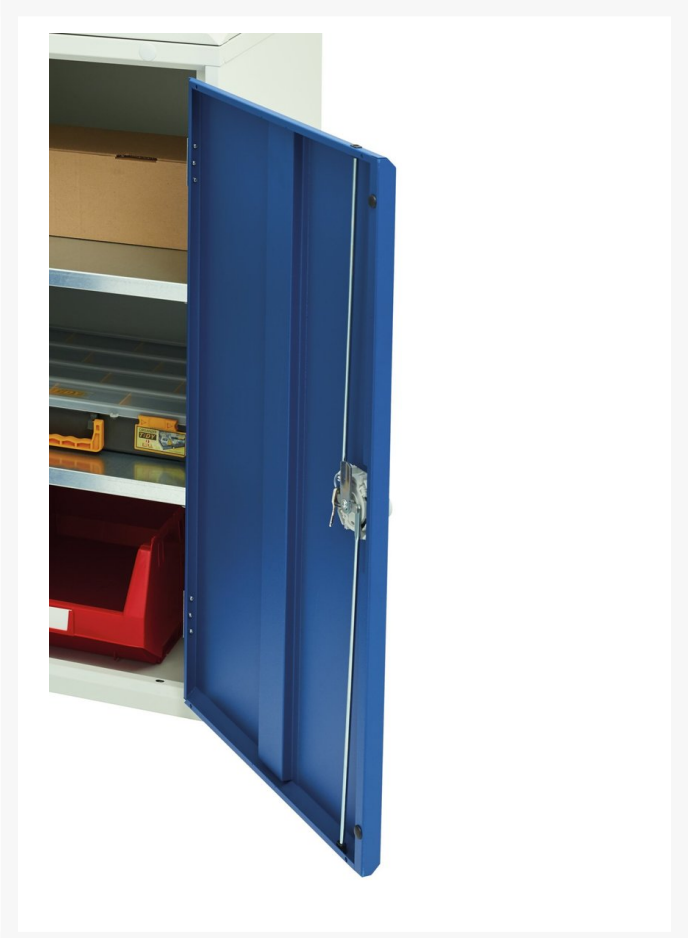

16923000. - verso adj. height storage bench (mpx)

Short Description

verso adj. height storage bench (mpx) with 1 drawer-cbd / mid shelf
WxDxH: 1250x600x830-930mm

Product Images

Additional Information

Width	1250
Depth	600
Height	930
Customs tariff number	94032080
Product material	Sheet steel
Product surface	Powder coated
Drawer Load Capacity	75 kg
Drawer height 1	125mm
Drawer 1 Internal Dimensions	405mm x 430mm x 100mm
Door type	Plain
Number of shelves	1
Shelf Material	Steel
Shelf Load Capacity	75kg

Product Options

Colour:	Anthracite grey
	Crimson red
	Gentian blue
	Light grey