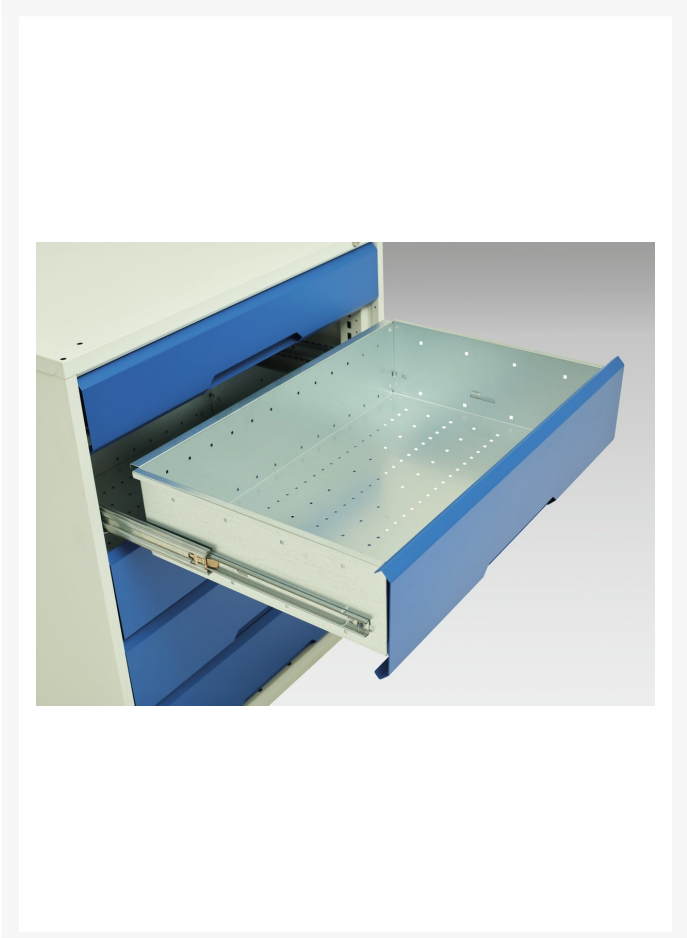

16923001. - verso adj. height storage bench (mpx)

Short Description

verso adj. height storage bench (mpx) with 1 drawer-cbd / 1 drawer-cbd
WxDxH: 1250x600x830-930mm

Product Images

Additional Information

Width	1250
Depth	600
Height	930
Customs tariff number	94032080
Product material	Sheet steel
Product surface	Powder coated
Drawer Load Capacity	75 kg
Drawer height 1	125mm
Drawer 1 Internal Dimensions	405mm x 430mm x 100mm
Drawer height 2	125mm
Drawer 2 Internal Dimensions	405mm x 430mm x 100mm
Door type	Plain

Product Options

Colour:	Anthracite grey
	Crimson red
	Gentian blue
	Light grey