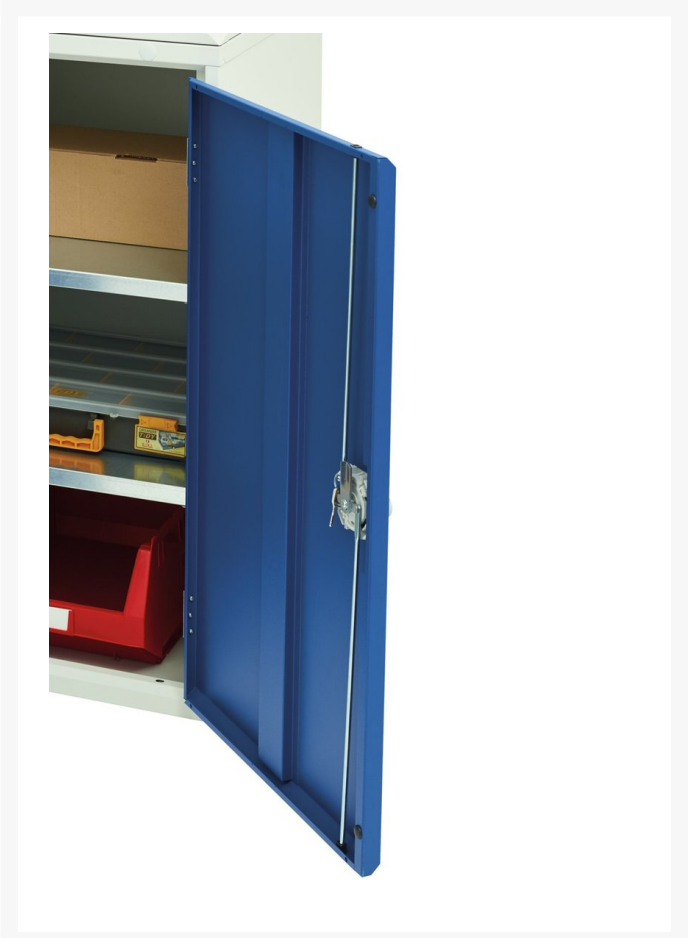

16923001. - verso adj. height storage bench (mpx)

Short Description

verso adj. height storage bench (mpx) with 1 drawer-cbd / 1 drawer-cbd
WxDxH: 1250x600x830-930mm

Product Images

Additional Information

Width	1250
Depth	600
Height	930
Customs tariff number	94032080
Product material	Sheet steel
Product surface	Powder coated
Drawer Load Capacity	75 kg
Drawer height 1	125mm
Drawer 1 Internal Dimensions	405mm x 430mm x 100mm
Drawer height 2	125mm
Drawer 2 Internal Dimensions	405mm x 430mm x 100mm
Door type	Plain

Product Options

Colour:	Anthracite grey
	Crimson red
	Gentian blue
	Light grey