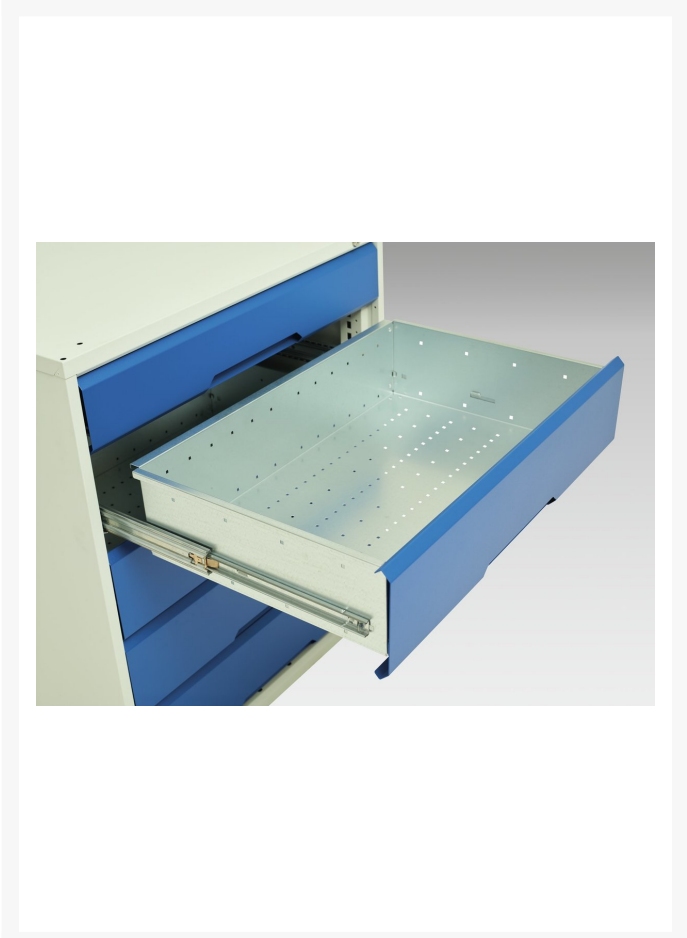

16923003. - verso adj. height storage bench (mpx)

Short Description

verso adj. height storage bench (mpx) with 3 drawer cab / cupboard
WxDxH: 1250x600x830-930mm

Product Images

Additional Information

Width	1250
Depth	600
Height	930
Customs tariff number	94032080
Product material	Sheet steel
Product surface	Powder coated
Drawer Load Capacity	75 kg
Drawer height 1	125mm
Drawer 1 Internal Dimensions	405mm x 430mm x 100mm
Drawer height 2	175mm
Drawer 2 Internal Dimensions	405mm x 430mm x 150mm
Drawer height 3	175mm
Drawer 3 Internal Dimensions	405mm x 430mm x 150mm
Door type	Plain
Door height 1	400 mm

Product Options

Colour:	Anthracite grey
	Crimson red
	Gentian blue
	Light grey