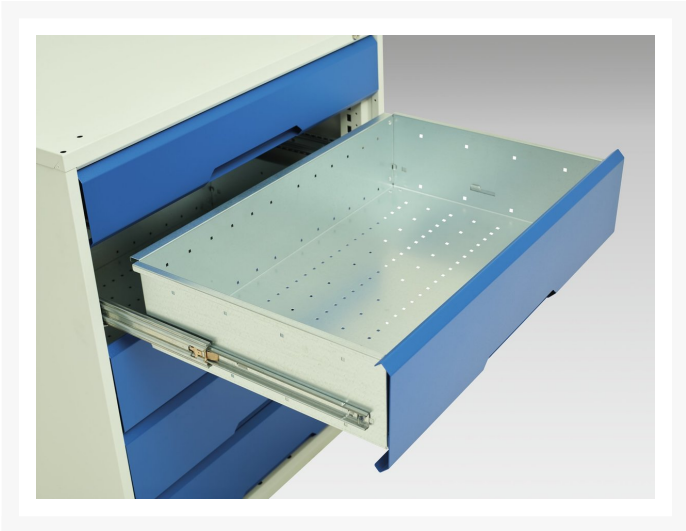

16923004. - verso adj. height storage bench (mpx)

Short Description

verso adj. height storage bench (mpx) with 3 drawer cab / 3 drawer cab
WxDxH: 1250x600x830-930mm

Product Images

Additional Information

Width	1250
Depth	600
Height	930
Customs tariff number	94032080
Product material	Sheet steel
Product surface	Powder coated
Drawer Load Capacity	75 kg
Drawer height 1	125mm
Drawer 1 Internal Dimensions	405mm x 430mm x 100mm
Drawer height 2	175mm
Drawer 2 Internal Dimensions	405mm x 430mm x 150mm
Drawer height 3	175mm
Drawer 3 Internal Dimensions	405mm x 430mm x 150mm
Drawer height 4	125mm
Drawer 4 Internal Dimensions	405mm x 430mm x 100mm
Drawer height 5	175mm
Drawer 5 Internal Dimensions	405mm x 430mm x 150mm
Drawer height 6	175mm
Drawer 6 Internal Dimensions	405mm x 430mm x 150mm
Door type	Plain

Product Options

Colour:	Anthracite grey
	Crimson red
	Gentian blue
	Light grey