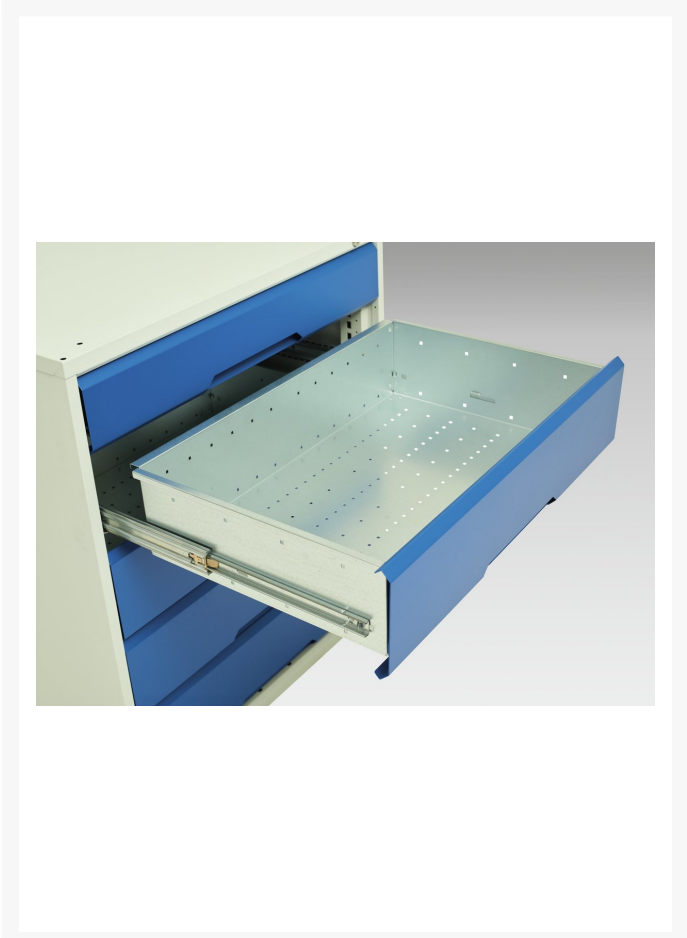

16923012. - verso adj. height storage bench (mpx)

Short Description

verso adj. height storage bench (mpx) with 3 drawer cab / mid shelf
WxDxH: 1500x600x830-930mm

Product Images

Additional Information

Width	1500
Depth	600
Height	930
Customs tariff number	94032080
Product material	Sheet steel
Product surface	Powder coated
Drawer Load Capacity	75 kg
Drawer height 1	125mm
Drawer 1 Internal Dimensions	405mm x 430mm x 100mm
Drawer height 2	175mm
Drawer 2 Internal Dimensions	405mm x 430mm x 150mm
Drawer height 3	175mm
Drawer 3 Internal Dimensions	405mm x 430mm x 150mm
Door type	Plain
Number of shelves	1
Shelf Material	Steel
Shelf Load Capacity	75kg
Height Adjustment Range	830-930

Product Options

Colour:	Anthracite grey
	Crimson red
	Gentian blue
	Light grey