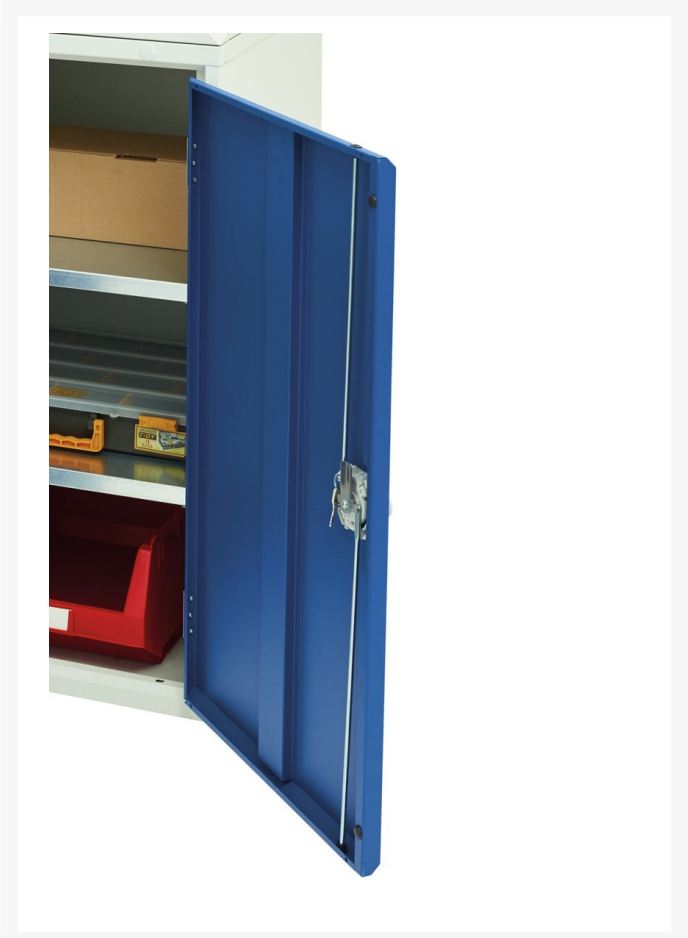

16923012. - verso adj. height storage bench (mpx)

Short Description

verso adj. height storage bench (mpx) with 3 drawer cab / mid shelf
WxDxH: 1500x600x830-930mm

Product Images

Additional Information

Width	1500
Depth	600
Height	930
Customs tariff number	94032080
Product material	Sheet steel
Product surface	Powder coated
Drawer Load Capacity	75 kg
Drawer height 1	125mm
Drawer 1 Internal Dimensions	405mm x 430mm x 100mm
Drawer height 2	175mm
Drawer 2 Internal Dimensions	405mm x 430mm x 150mm
Drawer height 3	175mm
Drawer 3 Internal Dimensions	405mm x 430mm x 150mm
Door type	Plain
Number of shelves	1
Shelf Material	Steel
Shelf Load Capacity	75kg
Height Adjustment Range	830-930

Product Options

Colour:	Anthracite grey
	Crimson red
	Gentian blue
	Light grey