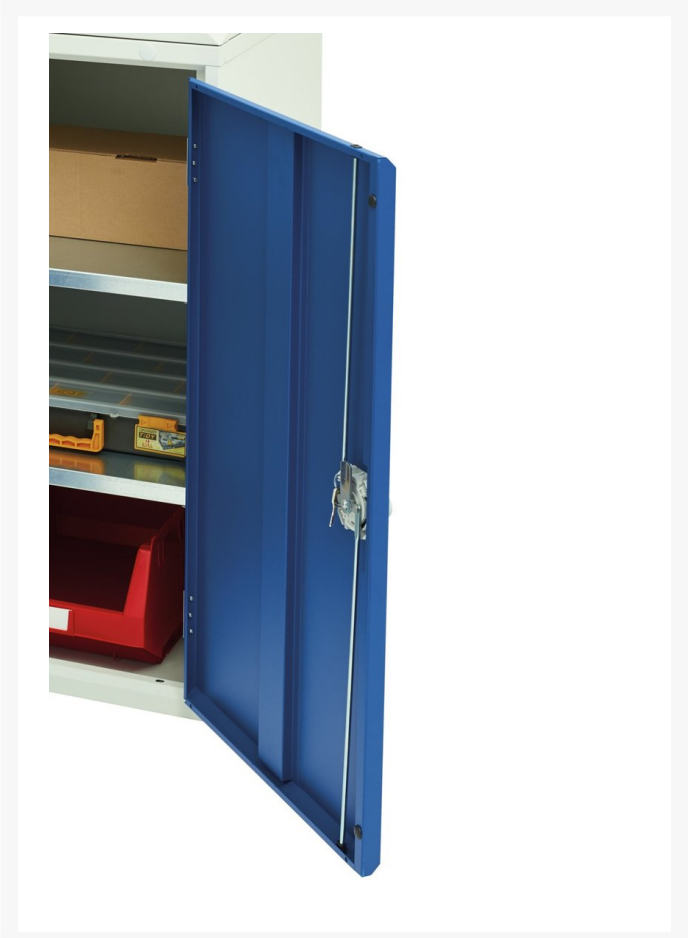

16923020. - verso adj. height storage bench (mpx)

Short Description

verso adj. height storage bench (mpx) with cupboard / mid shelf / 3 drawer cab
WxDxH: 1750x600x830-930mm

Product Images

Additional Information

Width	1750
Depth	600
Height	930
Customs tariff number	94032080
Product material	Sheet steel
Product surface	Powder coated
Drawer Load Capacity	75 kg
Drawer height 1	125mm
Drawer 1 Internal Dimensions	405mm x 430mm x 100mm
Drawer height 2	175mm
Drawer 2 Internal Dimensions	405mm x 430mm x 150mm
Drawer height 3	175mm
Drawer 3 Internal Dimensions	405mm x 430mm x 150mm
Door type	Plain
Door height 1	400 mm
Number of shelves	1
Shelf Material	Steel
Shelf Load Capacity	75kg

Product Options

Colour:	Gentian blue
---------	--------------