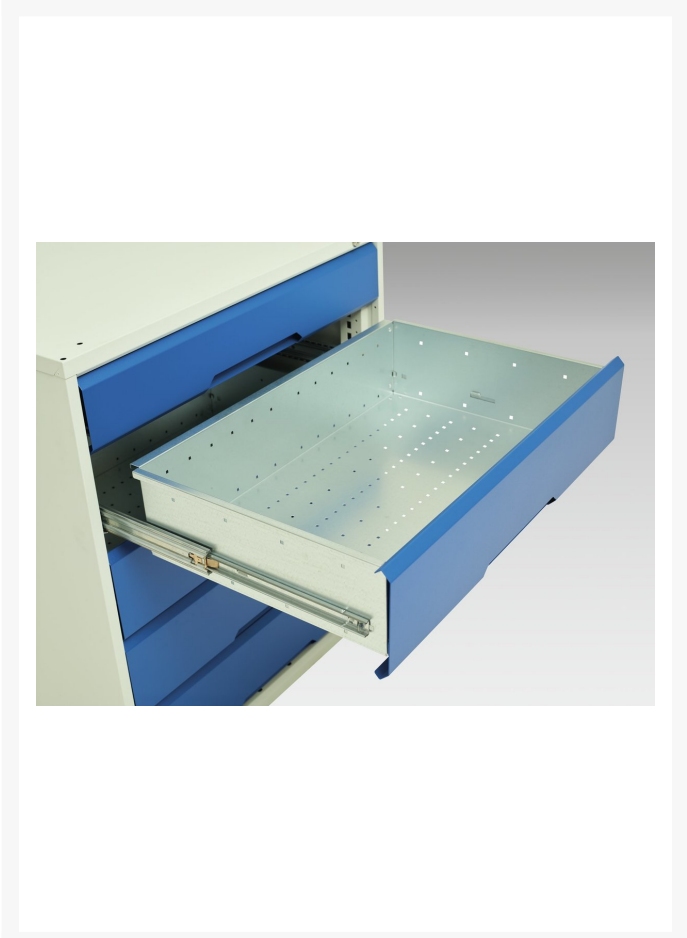

16923020. - verso adj. height storage bench (mpx)

Short Description

verso adj. height storage bench (mpx) with cupboard / mid shelf / 3 drawer cab
WxDxH: 1750x600x830-930mm

Product Images

Additional Information

Width	1750
Depth	600
Height	930
Customs tariff number	94032080
Product material	Sheet steel
Product surface	Powder coated
Drawer Load Capacity	75 kg
Drawer height 1	125mm
Drawer 1 Internal Dimensions	405mm x 430mm x 100mm
Drawer height 2	175mm
Drawer 2 Internal Dimensions	405mm x 430mm x 150mm
Drawer height 3	175mm
Drawer 3 Internal Dimensions	405mm x 430mm x 150mm
Door type	Plain
Door height 1	400 mm
Number of shelves	1
Shelf Material	Steel
Shelf Load Capacity	75kg

Product Options

Colour:	Gentian blue
---------	--------------