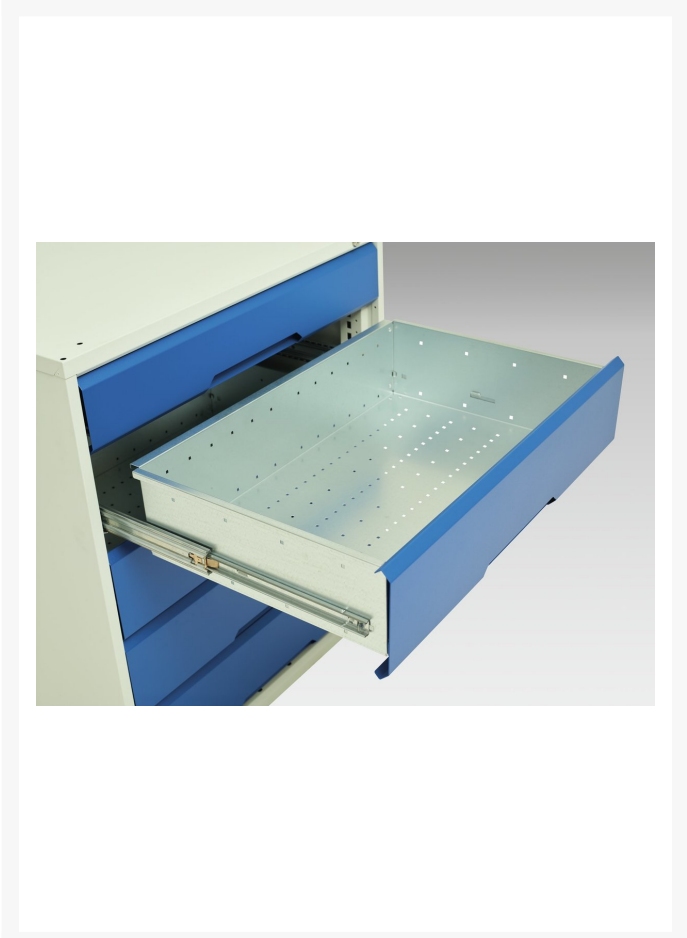

16923021. - verso adj. height storage bench (mpx)

Short Description

verso adj. height storage bench (mpx) with 1 drwr-cbd / mid shelf / 1 drwr-cbd
WxDxH: 1750x600x830-930mm

Product Images

Additional Information

Width	1750
Depth	600
Height	930
Customs tariff number	94032080
Product material	Sheet steel
Product surface	Powder coated
Drawer Load Capacity	75 kg
Drawer height 1	125mm
Drawer 1 Internal Dimensions	405mm x 430mm x 100mm
Drawer height 2	125mm
Drawer 2 Internal Dimensions	405mm x 430mm x 100mm
Door type	Plain
Number of shelves	1
Shelf Material	Steel
Shelf Load Capacity	75kg

Product Options

Colour:	Anthracite grey
	Crimson red
	Gentian blue
	Light grey