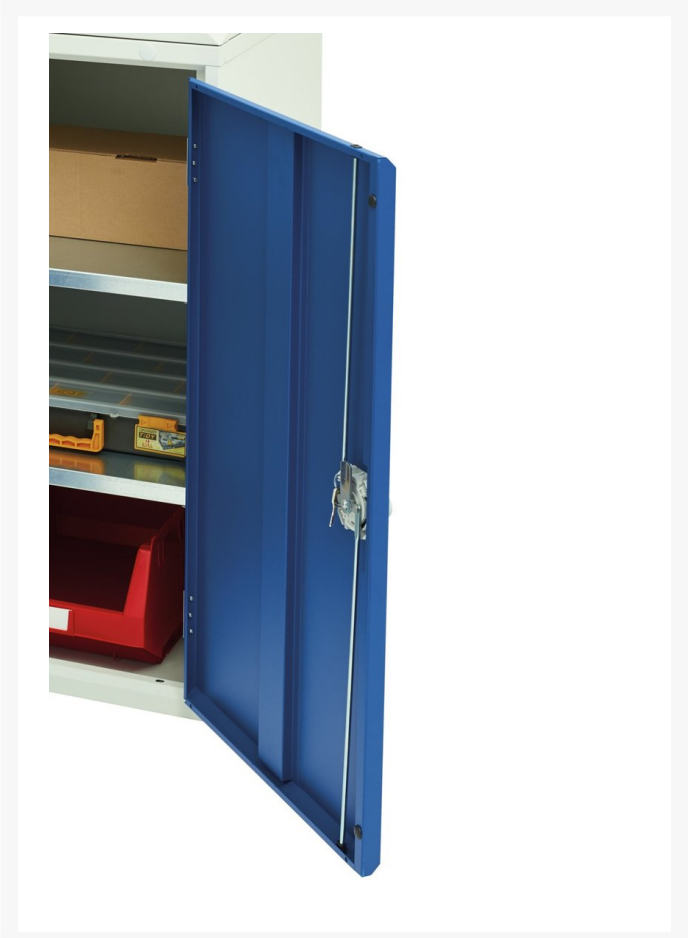

16923021. - verso adj. height storage bench (mpx)

Short Description

verso adj. height storage bench (mpx) with 1 drwr-cbd / mid shelf / 1 drwr-cbd
WxDxH: 1750x600x830-930mm

Product Images

Additional Information

Width	1750
Depth	600
Height	930
Customs tariff number	94032080
Product material	Sheet steel
Product surface	Powder coated
Drawer Load Capacity	75 kg
Drawer height 1	125mm
Drawer 1 Internal Dimensions	405mm x 430mm x 100mm
Drawer height 2	125mm
Drawer 2 Internal Dimensions	405mm x 430mm x 100mm
Door type	Plain
Number of shelves	1
Shelf Material	Steel
Shelf Load Capacity	75kg

Product Options

Colour:	Anthracite grey
	Crimson red
	Gentian blue
	Light grey