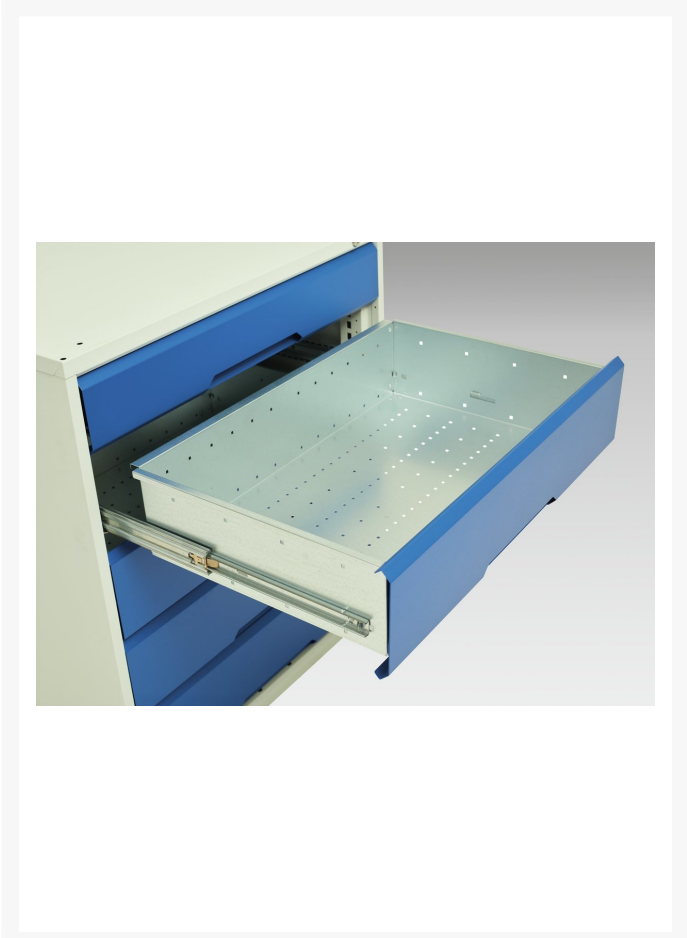

16923022. - verso adj. height storage bench (mpx)

Short Description

verso adj. height storage bench (mpx) with cupboard / 3 drawer cab / cupboard
WxDxH: 1750x600x830-930mm

Product Images

Additional Information

Width	1750
Depth	600
Height	930
Customs tariff number	94032080
Product material	Sheet steel
Product surface	Powder coated
Drawer Load Capacity	75 kg
Drawer height 1	125mm
Drawer 1 Internal Dimensions	405mm x 430mm x 100mm
Drawer height 2	175mm
Drawer 2 Internal Dimensions	405mm x 430mm x 150mm
Drawer height 3	175mm
Drawer 3 Internal Dimensions	405mm x 430mm x 150mm
Door type	Plain
Door height 1	400 mm

Product Options

Colour:	Anthracite grey
	Crimson red
	Gentian blue
	Light grey