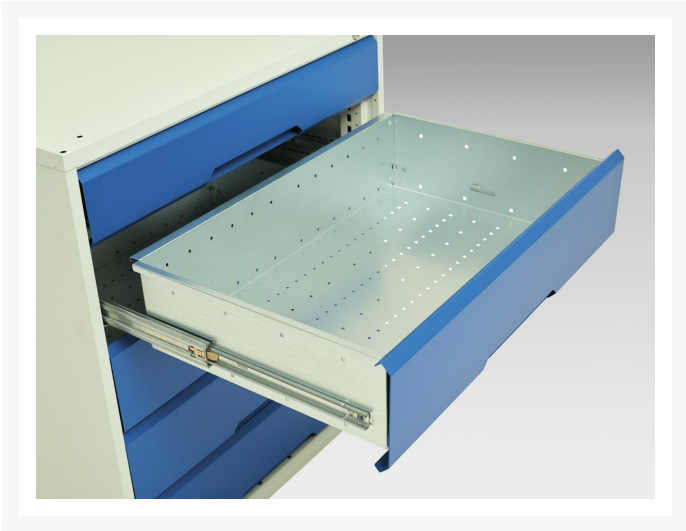

# 16923023. - verso adj. height storage bench (mpx)

## Short Description

verso adj. height storage bench (mpx) with 3 drw cab / 3 drw cab / 3 drw cab  
WxDxH: 1750x600x830-930mm

## Additional Information

---

Width	1750
Depth	600
Height	930
Customs tariff number	94032080
Product material	Sheet steel
Product surface	Powder coated
Drawer Load Capacity	75 kg
Drawer height 1	125mm
Drawer 1 Internal Dimensions	405mm x 430mm x 100mm
Drawer height 2	175mm
Drawer 2 Internal Dimensions	405mm x 430mm x 150mm
Drawer height 3	175mm
Drawer 3 Internal Dimensions	405mm x 430mm x 150mm
Drawer height 4	125mm
Drawer 4 Internal Dimensions	405mm x 430mm x 100mm
Drawer height 5	175mm
Drawer 5 Internal Dimensions	405mm x 430mm x 150mm
Drawer height 6	175mm
Drawer 6 Internal Dimensions	405mm x 430mm x 150mm
Door type	Plain