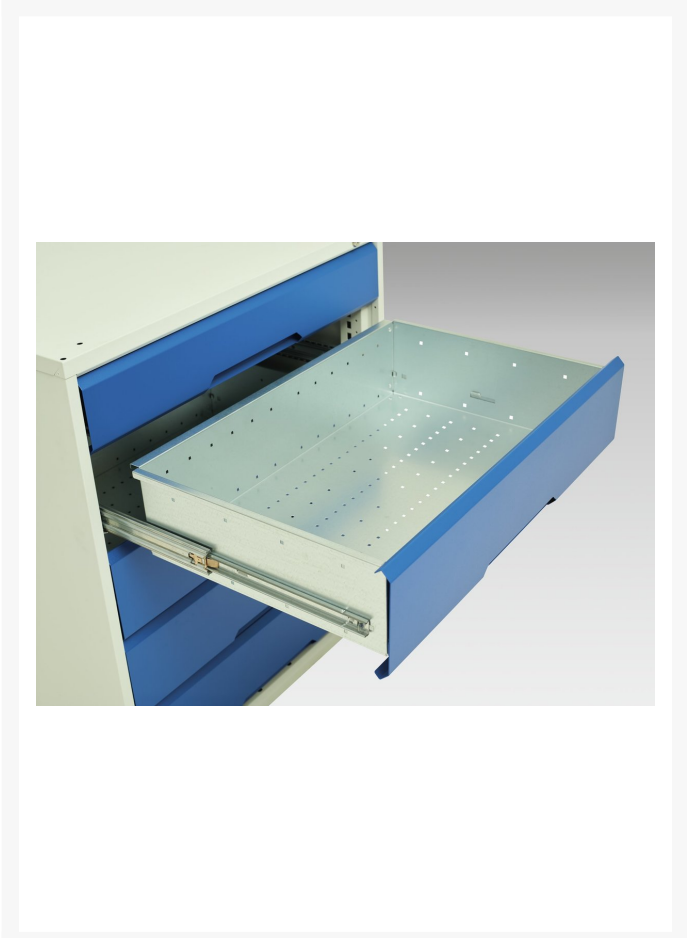

# 16923032. - verso adj. height storage bench (mpx)

## Short Description

verso adj. height storage bench (mpx) with cupboard / 3 drawer cab / cupboard  
WxDxH: 2000x600x830-930mm

## Additional Information

---

Width	2000
Depth	600
Height	930
Customs tariff number	94032080
Product material	Sheet steel
Product surface	Powder coated
Drawer Load Capacity	75 kg
Drawer height 1	175mm
Drawer 1 Internal Dimensions	680mm x 430mm x 150mm
Drawer height 2	175mm
Drawer 2 Internal Dimensions	680mm x 430mm x 150mm
Door type	Plain
Door height 1	400 mm

## Product Options

---

Colour:	Anthracite grey
	Crimson red
	Gentian blue
	Light grey