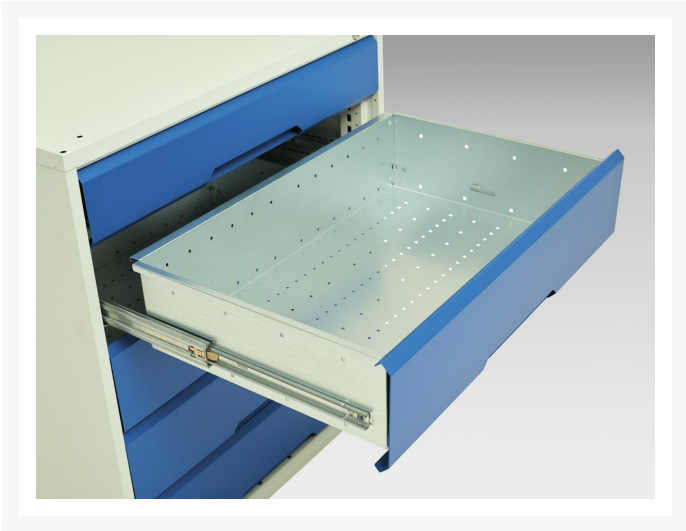

16923033. - verso adj. height storage bench (mpx)

Short Description

verso adj. height storage bench (mpx) with 3 drw cab / 3 drw cab / 3 drw cab
WxDxH: 2000x600x830-930mm

Product Images

Additional Information

Width	2000
Depth	600
Height	930
Customs tariff number	94032080
Product material	Sheet steel
Product surface	Powder coated
Drawer Load Capacity	75 kg
Drawer height 1	125mm
Drawer 1 Internal Dimensions	405mm x 430mm x 100mm
Drawer height 2	175mm
Drawer 2 Internal Dimensions	405mm x 430mm x 150mm
Drawer height 3	175mm
Drawer 3 Internal Dimensions	405mm x 430mm x 150mm
Drawer height 4	125mm
Drawer 4 Internal Dimensions	680mm x 430mm x 100mm
Drawer height 5	175mm
Drawer 5 Internal Dimensions	680mm x 430mm x 150mm
Drawer height 6	175mm
Drawer 6 Internal Dimensions	680mm x 430mm x 150mm
Drawer height 7	125mm
Drawer 7 Internal Dimensions	405mm x 430mm x 100mm
Drawer height 8	175mm
Drawer 8 Internal Dimensions	405mm x 430mm x 150mm
Drawer height 9	175mm
Drawer 9 Internal Dimensions	405mm x 430mm x 150mm
Door type	Plain

Product Options

Colour:	Anthracite grey
	Crimson red
	Gentian blue
	Light grey