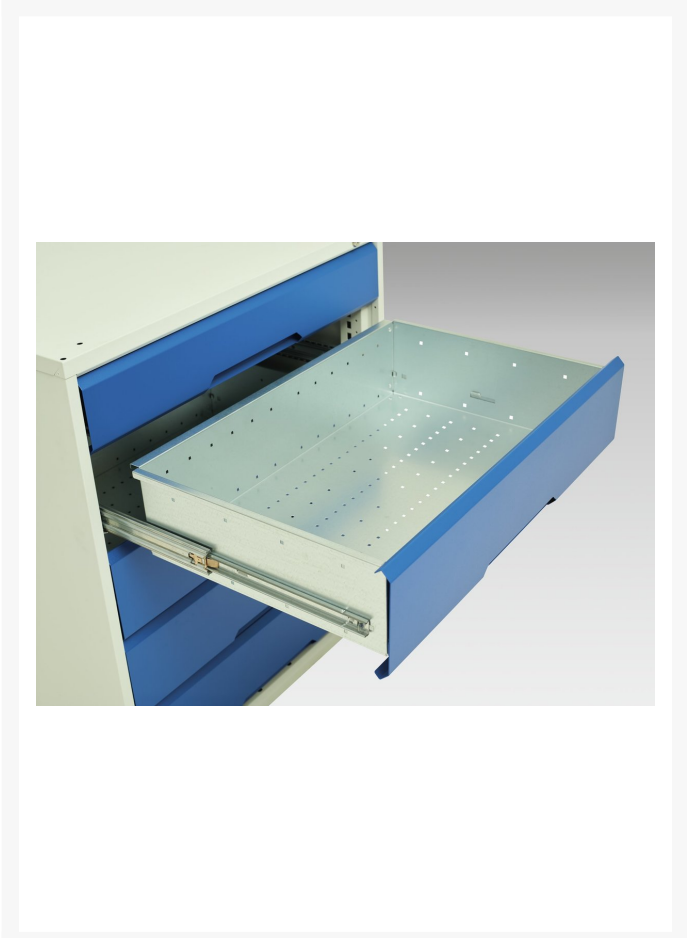

# 16923034. - verso adj. height storage bench (mpx)

## Short Description

verso adj. height storage bench (mpx) with 3 drw cab / mid shlf / 3 drw cab  
WxDxH: 2000x600x830-930mm

## Additional Information

Width	2000
Depth	600
Height	930
Customs tariff number	94032080
Product material	Sheet steel
Product surface	Powder coated
Drawer Load Capacity	75 kg
Drawer height 1	125mm
Drawer 1 Internal Dimensions	405mm x 430mm x 100mm
Drawer height 2	175mm
Drawer 2 Internal Dimensions	405mm x 430mm x 150mm
Drawer height 3	175mm
Drawer 3 Internal Dimensions	405mm x 430mm x 150mm
Drawer height 4	125mm
Drawer 4 Internal Dimensions	405mm x 430mm x 100mm
Drawer height 5	175mm
Drawer 5 Internal Dimensions	405mm x 430mm x 150mm
Drawer height 6	175mm
Drawer 6 Internal Dimensions	405mm x 430mm x 150mm
Door type	Plain
Number of shelves	1
Shelf Material	Steel
Shelf Load Capacity	75kg

## Product Options

---

Colour:

Gentian blue