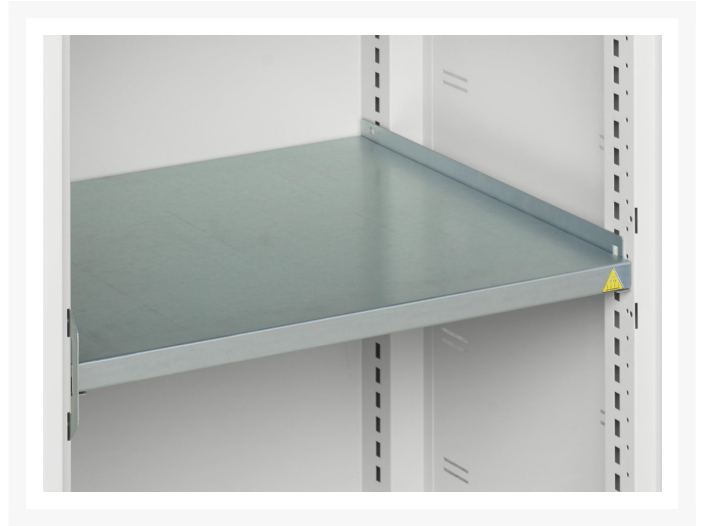

# 16926070. - verso window door cupboard

## Short Description

verso window door cupboard with 2 shelves  
WxDxH: 525x350x800mm

## Additional Information

Width	525
Depth	350
Height	800
Customs tariff number	94032080
Product material	Sheet steel
Product surface	Powder coated
Door type	Window
Door height 1	725 mm
Number of shelves	2
Shelf Type	Full Depth
Shelf Material	Steel
Shelf Load Capacity	75kg