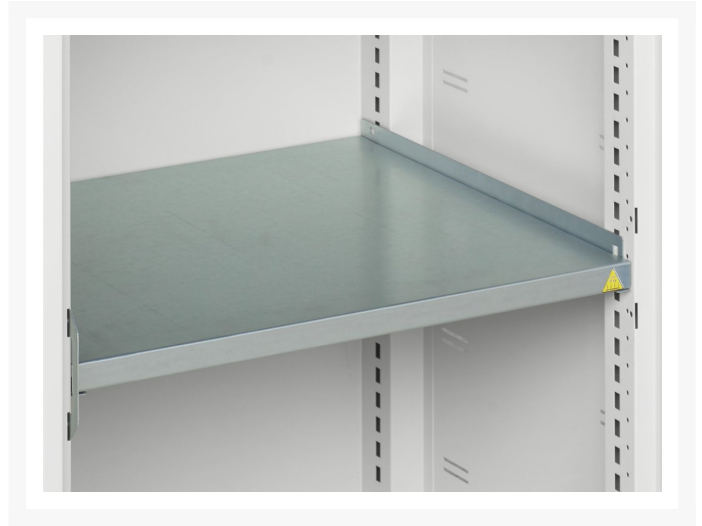

16926075. - verso window door cupboard

Short Description

verso window door cupboard with 2 shelves
WxDxH: 525x550x900mm

Product Images

Additional Information

Width	525
Depth	550
Height	900
Customs tariff number	94032080
Product material	Sheet steel
Product surface	Powder coated
Door type	Window
Door height 1	825 mm
Number of shelves	2
Shelf Type	Full Depth
Shelf Material	Steel
Shelf Load Capacity	75kg

Product Options

Colour:	Anthracite grey
	Crimson red
	Gentian blue
	Light grey