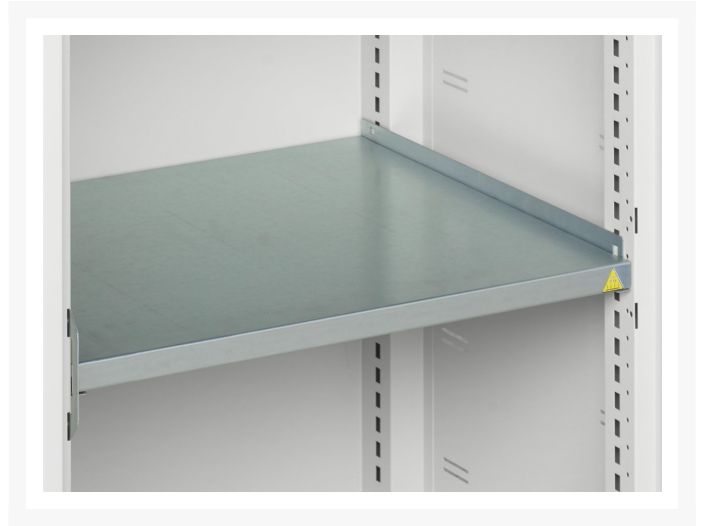

16926077. - verso window door cupboard

Short Description

verso window door cupboard with 4 shelves

WxDxH: 525x550x2000mm

Product Images

Additional Information

Width	525
Depth	550
Height	2000
Customs tariff number	94032080
Product material	Sheet steel
Product surface	Powder coated
Door type	Window
Door height 1	1925 mm
Number of shelves	4
Shelf Type	Full Depth
Shelf Material	Steel
Shelf Load Capacity	75kg

Product Options

Colour:	Anthracite grey
	Crimson red
	Gentian blue
	Light grey