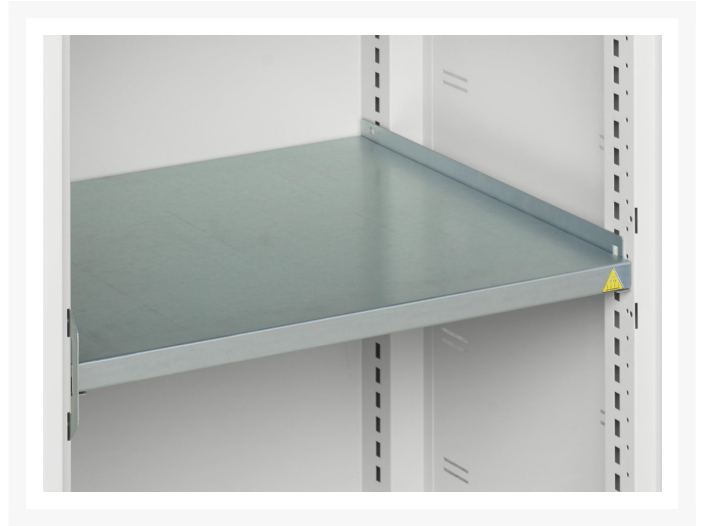

# 16926270. - verso window door cupboard

## Short Description

verso window door cupboard with 2 shelves  
WxDxH: 1050x350x800mm

## Additional Information

Width	1050
Depth	350
Height	800
Customs tariff number	94032080
Product material	Sheet steel
Product surface	Powder coated
Door type	Window
Door height 1	725 mm
Number of shelves	2
Shelf Type	Full Depth
Shelf Material	Steel
Shelf Load Capacity	75kg