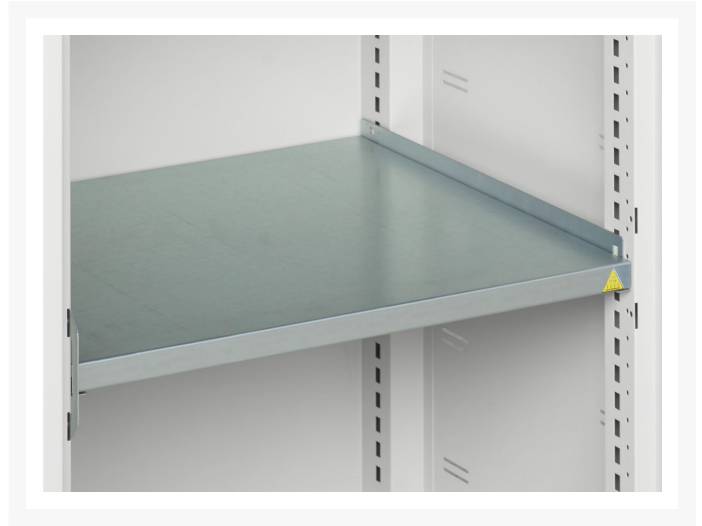

16926273. - verso window door cupboard

Short Description

verso window door cupboard with 4 shelves
WxDxH: 1050x350x2000mm

Product Images

Additional Information

Width	1050
Depth	350
Height	2000
Customs tariff number	94032080
Product material	Sheet steel
Product surface	Powder coated
Door type	Window
Door height 1	1925 mm
Number of shelves	4
Shelf Type	Full Depth
Shelf Material	Steel
Shelf Load Capacity	75kg

Product Options

Colour:	Anthracite grey
	Crimson red
	Gentian blue
	Light grey