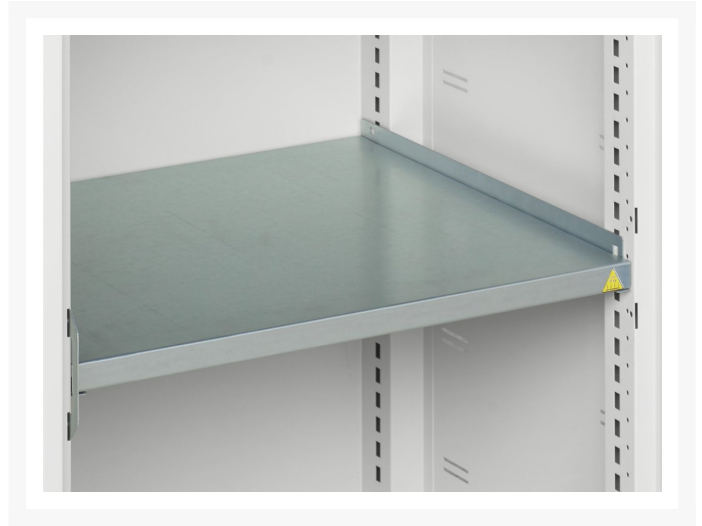

16926274. - verso window door cupboard

Short Description

verso window door cupboard with 2 shelves
WxDxH: 1050x550x800mm

Product Images

Additional Information

Width	1050
Depth	550
Height	800
Customs tariff number	94032080
Product material	Sheet steel
Product surface	Powder coated
Door type	Window
Door height 1	725 mm
Number of shelves	2
Shelf Type	Full Depth
Shelf Material	Steel
Shelf Load Capacity	75kg

Product Options

Colour:	Anthracite grey
	Crimson red
	Gentian blue
	Light grey