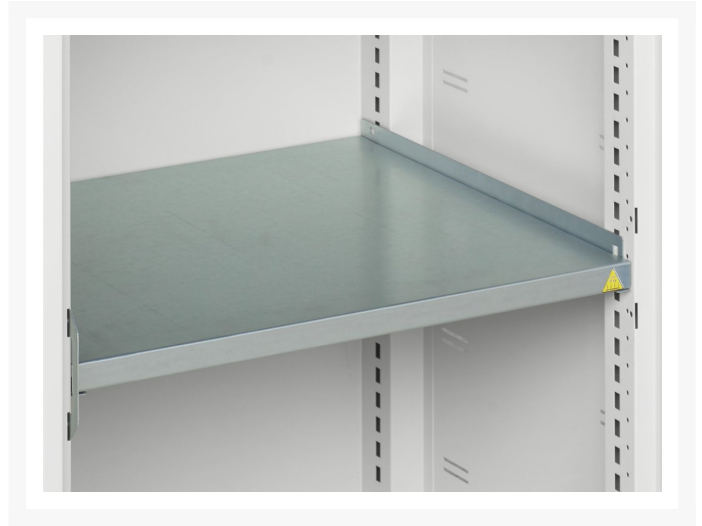

16926275. - verso window door cupboard

Short Description

verso window door cupboard with 2 shelves
WxDxH: 1050x550x900mm

Product Images

Additional Information

Width	1050
Depth	550
Height	900
Customs tariff number	94032080
Product material	Sheet steel
Product surface	Powder coated
Door type	Window
Door height 1	825 mm
Number of shelves	2
Shelf Type	Full Depth
Shelf Material	Steel
Shelf Load Capacity	75kg

Product Options

Colour:	Anthracite grey
	Crimson red
	Gentian blue
	Light grey