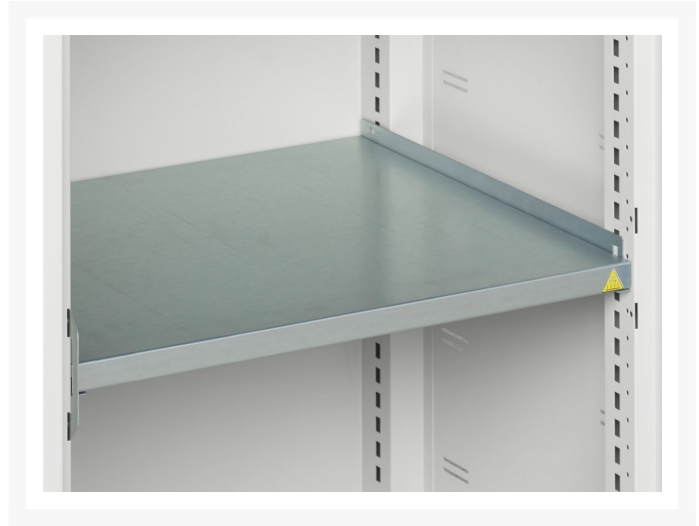

16926277. - verso window door cupboard

Short Description

verso window door cupboard with 4 shelves
WxDxH: 1050x550x2000mm

Product Images

Additional Information

Width	1050
Depth	550
Height	2000
Customs tariff number	94032080
Product material	Sheet steel
Product surface	Powder coated
Door type	Window
Door height 1	1925 mm
Number of shelves	4
Shelf Type	Full Depth
Shelf Material	Steel
Shelf Load Capacity	75kg

Product Options

Colour:	Anthracite grey
	Crimson red
	Gentian blue
	Light grey