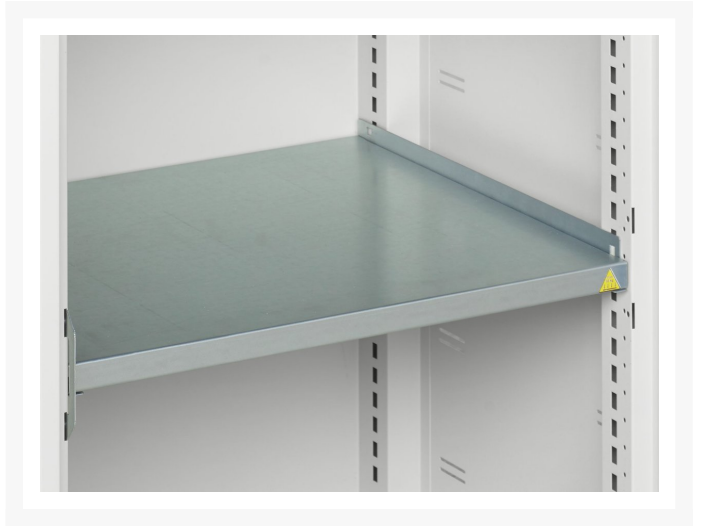

16926280. - verso sliding door cupboard

Short Description

verso sliding door cupboard with 2 shelves
WxDxH: 1050x550x1000mm

Product Images

Additional Information

Width	1050
Depth	550
Height	1000
Customs tariff number	94032080
Product material	Sheet steel
Product surface	Powder coated
Door type	Sliding
Door height 1	925 mm
Number of shelves	2
Shelf Type	Full Depth
Shelf Material	Steel
Shelf Load Capacity	75kg

Product Options

Colour:	Anthracite grey
	Crimson red
	Gentian blue
	Light grey