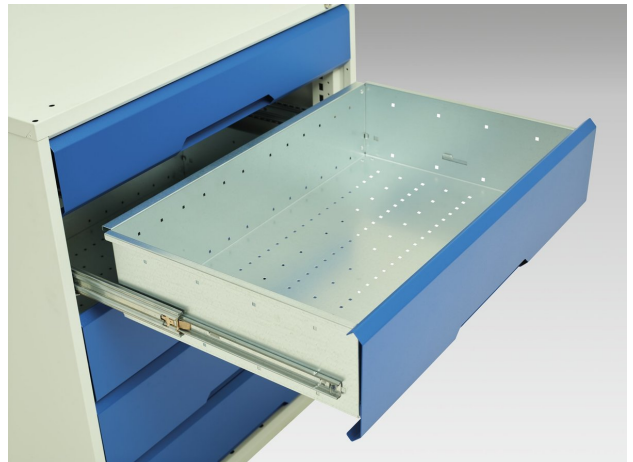

16926452. - verso kitted cupboard

Short Description

verso kitted cupboard with 2 shelves, 1 drawer
WxDxH: 800x550x1000mm

Product Images

Additional Information

Width	800
Depth	550
Height	1000
Customs tariff number	94032080
Product material	Sheet steel
Product surface	Powder coated
Drawer Load Capacity	75 kg
Drawer height 1	125mm
Drawer 1 Internal Dimensions	680mm x 430mm x 100mm
Door type	Plain
Door height 1	925 mm
Number of shelves	2
Shelf Type	Full Depth
Shelf Material	Steel
Shelf Load Capacity	75kg

Product Options

Colour:	Anthracite grey
	Crimson red
	Gentian blue
	Light grey