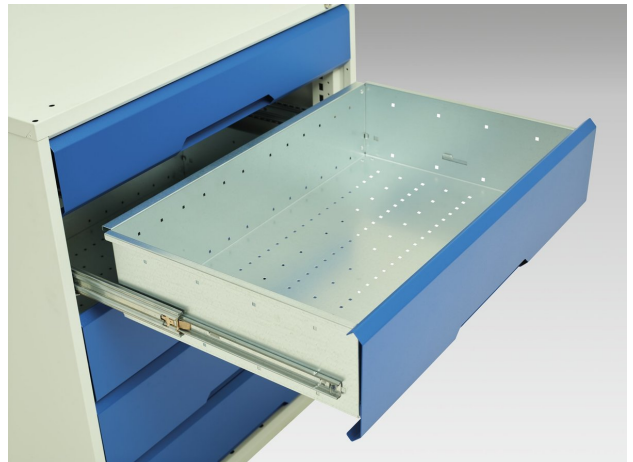

16926453. - verso kitted cupboard

Short Description

verso kitted cupboard with 1 shelf, 2 drawers
WxDxH: 800x550x1000mm

Product Images

Additional Information

Width	800
Depth	550
Height	1000
Customs tariff number	94032080
Product material	Sheet steel
Product surface	Powder coated
Drawer Load Capacity	75 kg
Drawer height 1	100mm
Drawer 1 Internal Dimensions	680mm x 430mm x 75mm
Drawer height 2	125mm
Drawer 2 Internal Dimensions	680mm x 430mm x 100mm
Door type	Plain
Door height 1	925 mm
Number of shelves	1
Shelf Type	Full Depth
Shelf Material	Steel
Shelf Load Capacity	75kg

Product Options

Colour:	Anthracite grey
	Crimson red
	Gentian blue
	Light grey